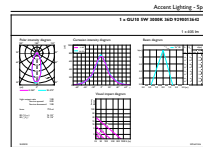

Photometric data

CorePro LEDspotMV 50W GU10 830 36D CLA