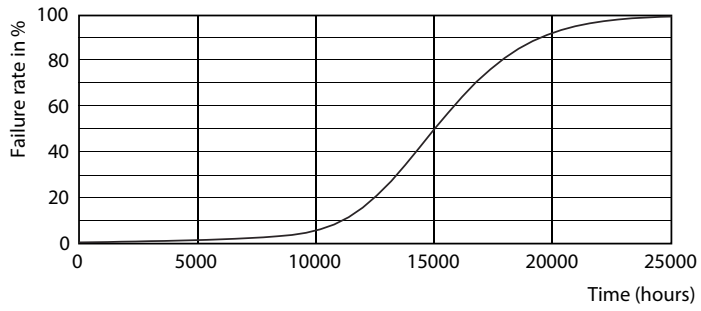

CorePro LEDspot MV

Lifetime

CLA LEDspotMV 50W GU10 827 36D ND

CLA LEDspotMV 50W GU10 827 36D ND