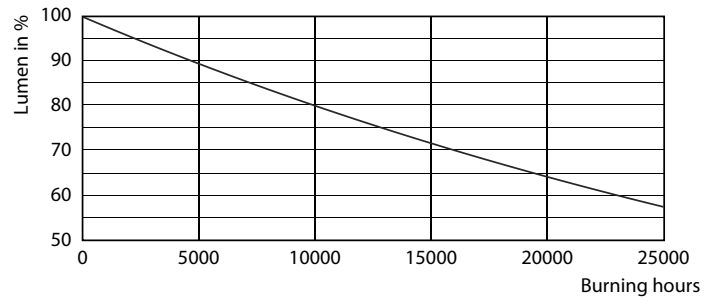

CorePro LEDspot MV

Lifetime

CLA LEDspotMV 50W GU10 827 36D ND

CLA LEDspotMV 50W GU10 827 36D ND