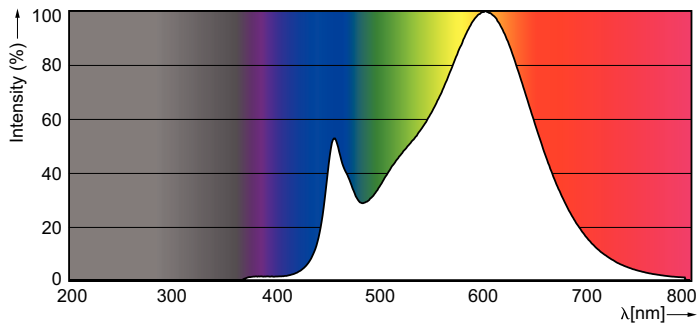

Photometric data

CorePro LEDspotMV 50W GU10 830 36D CLA