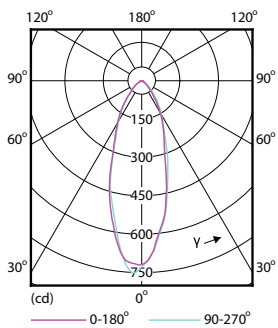

Photometric data

CorePro LEDspotMV 50W GU10 830 36D CLA