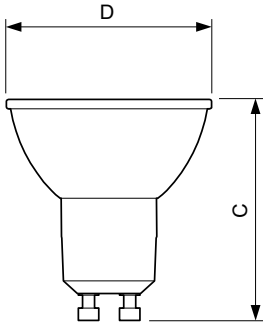

CorePro LEDspot MV

Product Data

Full product code	871869672139100
Order product name	CorePro LEDspot 5-50W GU10 830 36D DIM
EAN/UPC – product	8718696721391
Order code	72139100
Numerator – quantity per pack	1

Numerator – packs per outer box	10
Material no. (12NC)	929001364202
Net weight (piece)	0.038 kg

Dimensional drawing

GU10 230V 5-50W 365lm 36D 3000K GU10 D

Product	D	C
CorePro LEDspot 5-50W GU10 830 36D DIM	50 mm	54 mm