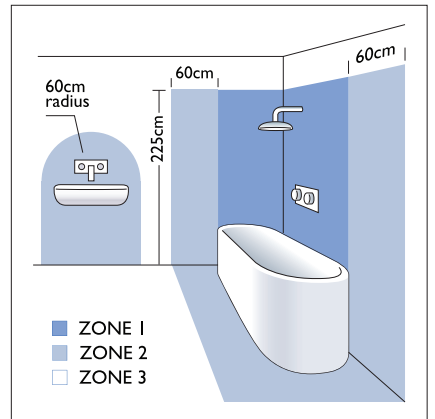

0993 Mashiko 200

1x60w E27		excl.
--------------	--	-------

Zones	2	3
-------	----------	----------

Astro Lighting Ltd.
G2 River Way, Harlow
CM20 2DP, Great Britain

T: +44 (0) 1279 427001
F: +44 (0) 1279 427002
sales@astrolighting.co.uk
www.astrolighting.co.uk