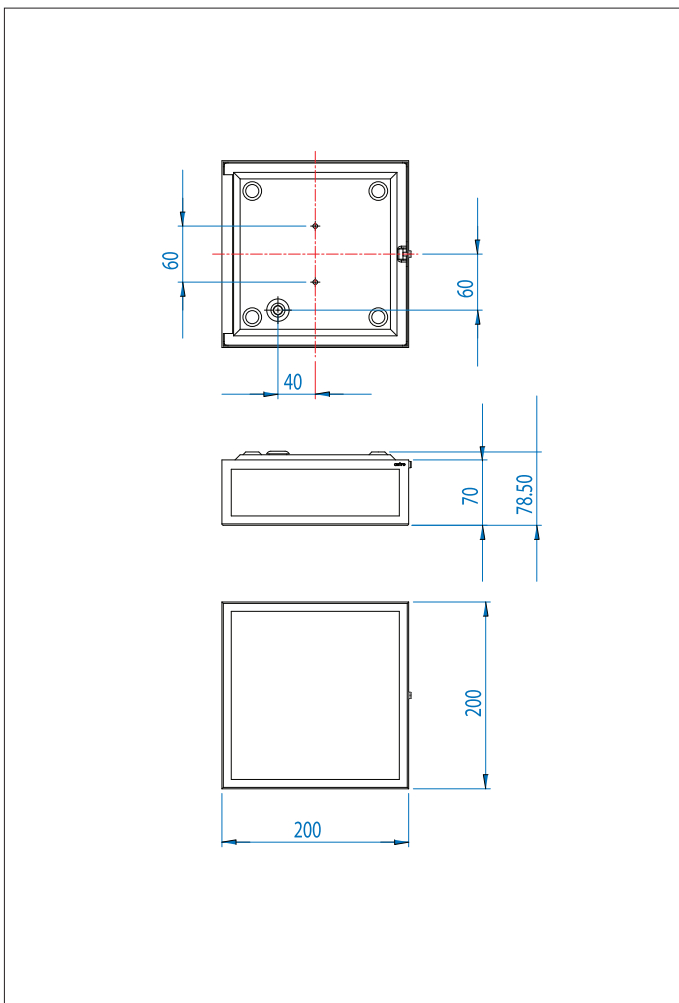

0993 Mashiko 200

1x60w E27		excl.
--------------	--	-------

Zones	2	3
-------	----------	----------

Astro Lighting Ltd.
G2 River Way, Harlow
CM20 2DP, Great Britain

T: +44 (0) 1279 427001
F: +44 (0) 1279 427002
sales@astrolighting.co.uk
www.astrolighting.co.uk