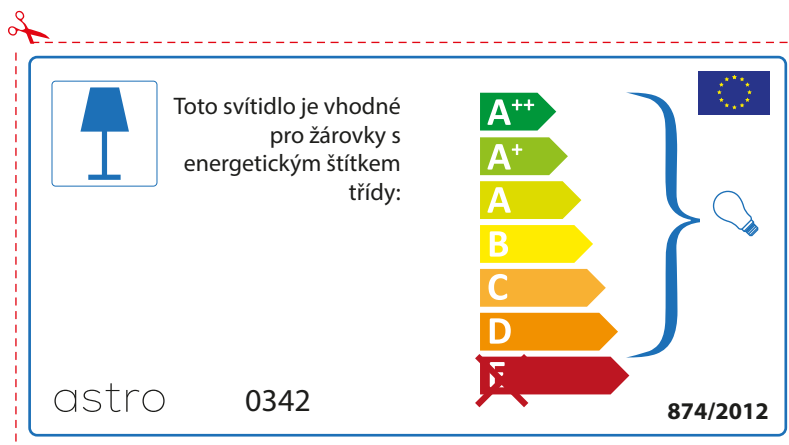

CZECH

Zkontrolujte prosím rozměr světelného zdroje pro svítidlo, protože se liší u různých značek