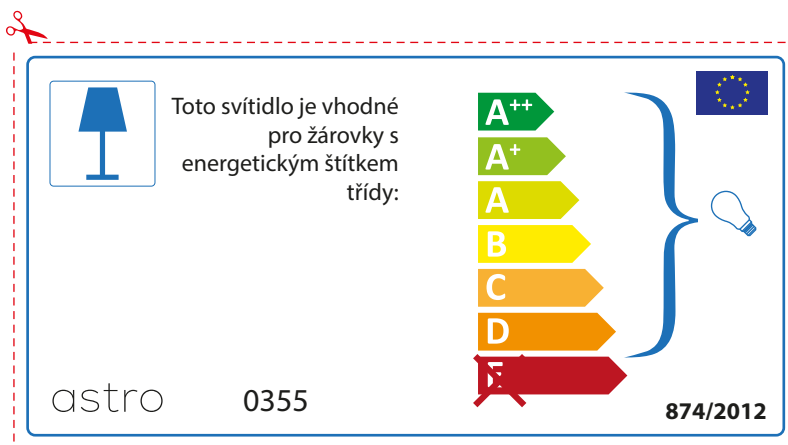

CZECH

Zkontrolujte prosím rozměr světelného zdroje pro svítidlo, protože se liší u různých značek