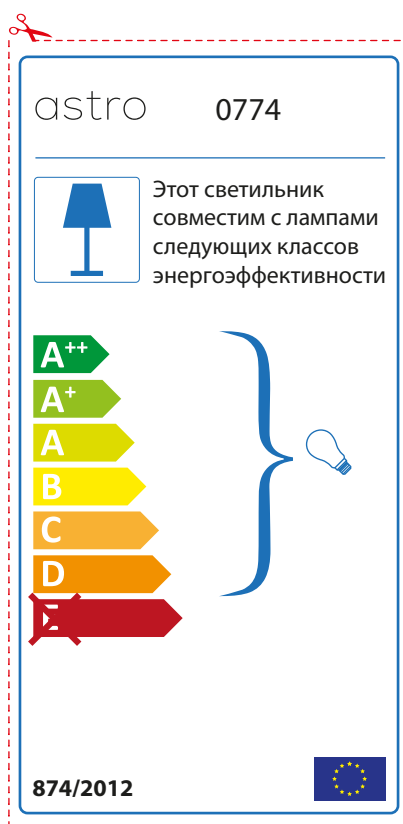

RUSSIAN

Просьба проверить размеры лампы для установки в этот светильник, поскольку размеры ламп могут отличаться в зависимости от производителя