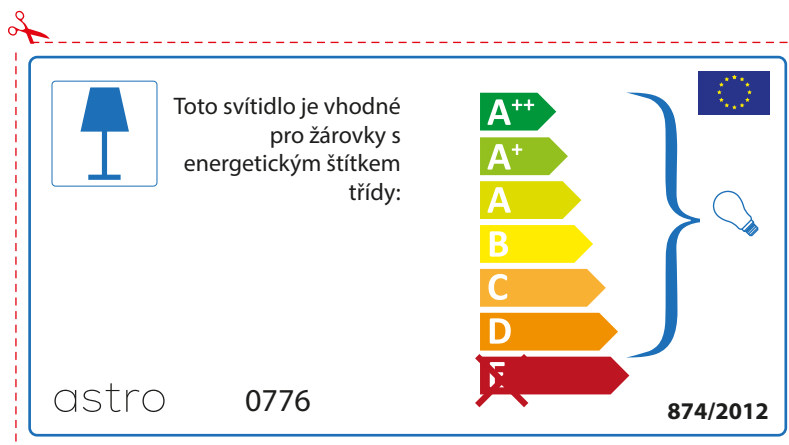

astro 0776

 Diese Leuchte ist kompatibel mit Leuchtmitteln der Energieklassen:

A++
A+
A
B
C
D
~~E~~

874/2012 

Detailed description: This is a rectangular label for an astro lamp model 0776. It features a blue lamp icon in a box on the left. To its right is the text 'Diese Leuchte ist kompatibel mit Leuchtmitteln der Energieklassen:'. Below this is a vertical stack of seven energy class arrows: A++ (green), A+ (light green), A (yellow-green), B (yellow), C (orange), D (orange-red), and E (red). A blue bracket groups the A++ through D classes, with a small lightbulb icon to its right. The E class arrow has a red 'X' over it. At the bottom left is the text '874/2012' and at the bottom right is the European Union flag.

 Diese Leuchte ist kompatibel mit Leuchtmitteln der Energieklassen:

A++
A+
A
B
C
D
~~E~~

astro 0776  874/2012

Detailed description: This is a rectangular label for an astro lamp model 0776, oriented horizontally. It features a blue lamp icon in a box on the left. To its right is the text 'Diese Leuchte ist kompatibel mit Leuchtmitteln der Energieklassen:'. Below this is a vertical stack of seven energy class arrows: A++ (green), A+ (light green), A (yellow-green), B (yellow), C (orange), D (orange-red), and E (red). A blue bracket groups the A++ through D classes, with a small lightbulb icon to its right. The E class arrow has a red 'X' over it. At the bottom left is the text 'astro 0776' and at the bottom right is the European Union flag and the text '874/2012'.

BULGARIAN

Моля проверете дали вида и размера на ел. лампите са подходящи за осветителното тяло

astro 0776

 Осветителното тяло е съвместимо с електрически лампи от енергиен клас:

A++
A+
A
B
C
D
~~E~~

874/2012 

 Осветителното тяло е съвместимо с електрически лампи от енергиен клас:

A++
A+
A
B
C
D
~~E~~

astro 0776 

874/2012

CZECH

Zkontrolujte prosím rozměr světelného zdroje pro svítidlo, protože se liší u různých značek