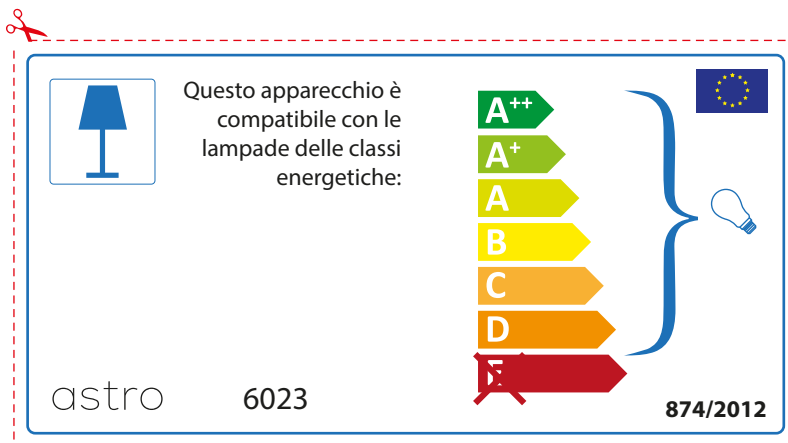

874/2012 

Detailed description: This is a rectangular label for an astro 6023 luminaire. It features a blue lamp icon in a box on the left. To its right, text states compatibility with energy classes A++ through D, with E crossed out. A vertical stack of colored arrows represents these classes. A blue bracket groups A++ through D, pointing to a lightbulb icon. The label includes the model number 'astro 6023', the regulation number '874/2012', and the EU flag.

 This luminaire is compatible with bulbs of the energy classes:

A++
A+
A
B
C
D
~~E~~

astro 6023  874/2012

Detailed description: This is a rectangular label for an astro 6023 luminaire, oriented horizontally. It features a blue lamp icon in a box on the left. To its right, text states compatibility with energy classes A++ through D, with E crossed out. A vertical stack of colored arrows represents these classes. A blue bracket groups A++ through D, pointing to a lightbulb icon. The label includes the model number 'astro 6023', the regulation number '874/2012', and the EU flag.

A++
A+
A
B
C
D
~~E~~

874/2012 

 Ce luminaire est compatible avec des sources de classes:

A++
A+
A
B
C
D
~~E~~

astro 6023 

874/2012

ITALIAN

Si prega di verificare le dimensioni della lampada per il montaggio adatto con il suo apparecchio di illuminazione, perché le dimensioni della lampada può variare tra le marche

GERMAN

Bitte überprüfen Sie, ob die Abmessungen der Lampe für die Armatur passend sind, da die Größe der Lampen zwischen verschiedenen Marken variieren können

astro 6023

 Diese Leuchte ist kompatibel mit Leuchtmitteln der Energieklassen: