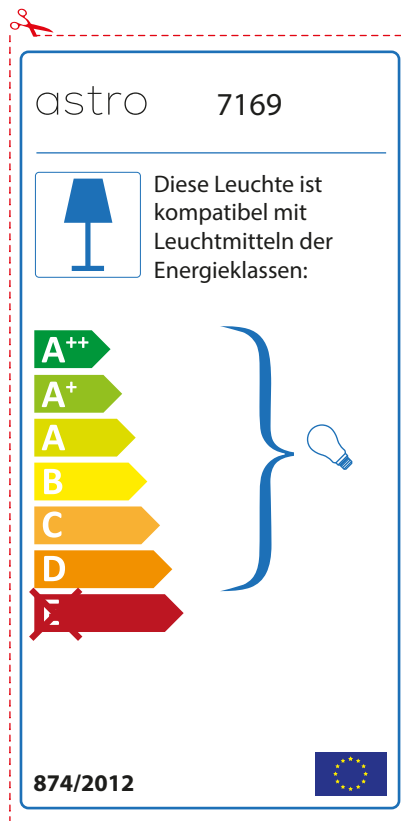

GERMAN

Bitte überprüfen Sie, ob die Abmessungen der Lampe für die Armatur passend sind, da die Größe der Lampen zwischen verschiedenen Marken variieren können