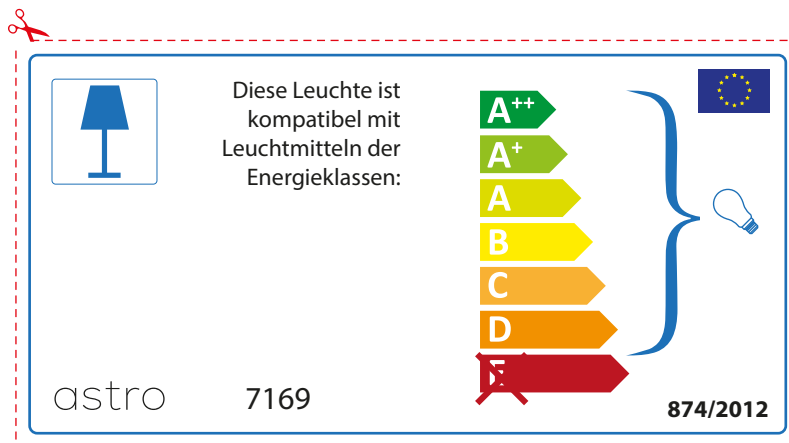

GERMAN

Bitte überprüfen Sie, ob die Abmessungen der Lampe für die Armatur passend sind, da die Größe der Lampen zwischen verschiedenen Marken variieren können