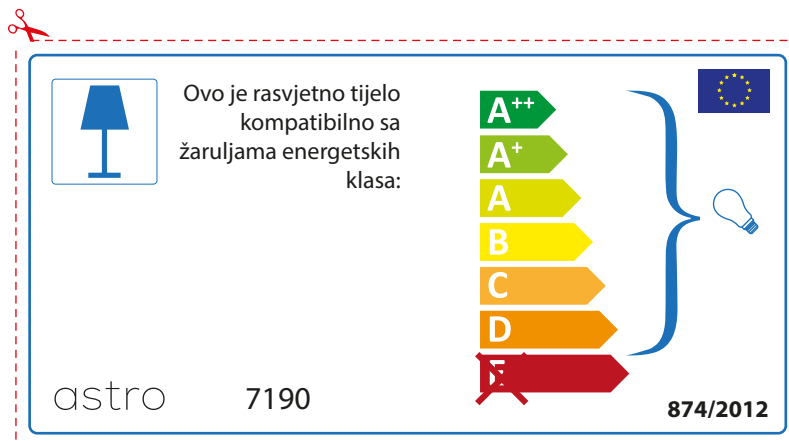

874/2012 

Detailed description: This is a rectangular energy label for an astro 7190 luminaire. It features a blue lamp icon in a box on the left. To its right, text states compatibility with energy classes A++ through D. A vertical stack of seven colored arrows represents these classes: A++ (dark green), A+ (medium green), A (light green), B (yellow), C (orange), D (dark orange), and E (red, crossed out with a red X). A blue bracket on the right groups the A++ through D classes, with a small lightbulb icon next to it. The label includes the model number 'astro 7190' at the top, the reference number '874/2012' and the EU flag at the bottom.

A++
A+
A
B
C
D
~~E~~

874/2012 

Detailed description: This is a rectangular label for an astro 7190 lamp. It features a blue lamp icon in a box on the left. To its right is the text 'Diese Leuchte ist kompatibel mit Leuchtmitteln der Energieklassen:'. Below this is a vertical stack of seven energy class arrows: A++ (green), A+ (light green), A (yellow-green), B (yellow), C (orange), D (orange-red), and E (red). A blue bracket groups the arrows from A++ to D, with a small lightbulb icon to its right. The E arrow is crossed out with a red 'X'. At the bottom left is the text '874/2012' and at the bottom right is the European Union flag.

A++
 A+
 A
 B
 C
 D
~~E~~

astro 7190  874/2012

ROMANIAN

Verificati dimensiunea lampilor pentru a se potrivi corpului de iluminat, deoarece aceasta poate varia de la furnizor la furnizor.

astro 7190

 Corpurile de iluminat sunt compatibile cu surse de lumina din clasa:

A++
A+
A
B
C
D
~~E~~

874/2012 

 Corpurile de iluminat sunt compatibile cu surse de lumina din clasa:

A++
A+
A
B
C
D
~~E~~

astro 7190 

874/2012

CROATIAN

Provjerite veličinu žarulje prije umetanja u rasvjetno tijelo jer se veličina žarulja razlikuje ovisno o proizvođaču