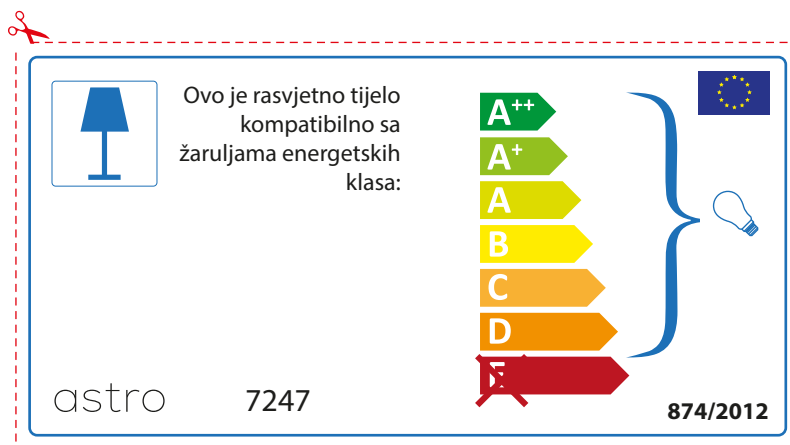

874/2012 

Detailed description: This is a rectangular energy label for an astro 7247 luminaire. It features a blue lamp icon in a box on the left. To its right, text states compatibility with energy classes A++ through D. A vertical stack of seven colored arrows represents these classes: A++ (dark green), A+ (medium green), A (light green), B (yellow), C (orange), D (dark orange), and E (red, crossed out with a red X). A blue bracket on the right groups the A++ through D classes, with a small lightbulb icon next to it. The label includes the model number 'astro 7247' at the top, the reference number '874/2012' and the EU flag at the bottom.

 This luminaire is compatible with bulbs of the energy classes:

A++
A+
A
B
C
D
~~E~~

astro 7247  874/2012

Detailed description: This is a rectangular energy label for an astro 7247 luminaire, oriented horizontally. It features a blue lamp icon in a box on the left. To its right, text states compatibility with energy classes A++ through D. A vertical stack of seven colored arrows represents these classes: A++ (dark green), A+ (medium green), A (light green), B (yellow), C (orange), D (dark orange), and E (red, crossed out with a red X). A blue bracket on the right groups the A++ through D classes, with a small lightbulb icon next to it. The label includes the model number 'astro 7247' at the bottom left, the reference number '874/2012' and the EU flag at the bottom right.

A++
 A+
 A
 B
 C
 D
~~E~~

astro 7247  874/2012

ROMANIAN

Verificati dimensiunea lampilor pentru a se potrivi corpului de iluminat, deoarece aceasta poate varia de la furnizor la furnizor.

astro 7247

 Corpurile de iluminat sunt compatibile cu surse de lumina din clasa:

A++
A+
A
B
C
D
~~E~~

874/2012 

 Corpurile de iluminat sunt compatibile cu surse de lumina din clasa:

A++
A+
A
B
C
D
~~E~~

astro 7247 

874/2012

CROATIAN

Provjerite veličinu žarulje prije umetanja u rasvjetno tijelo jer se veličina žarulja razlikuje ovisno o proizvođaču