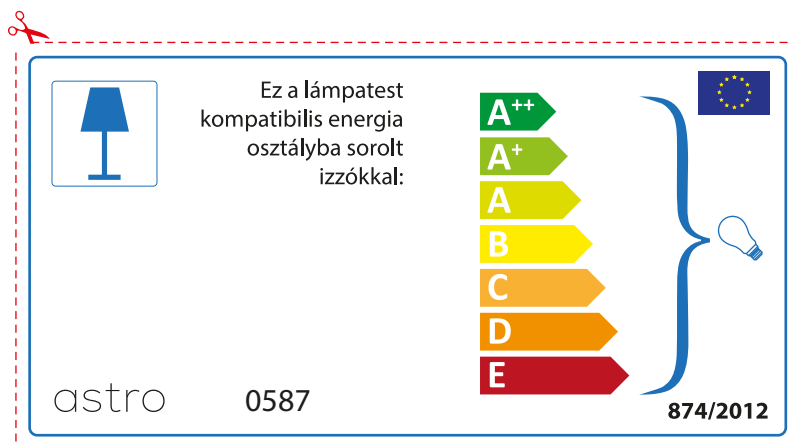

HUNGARIAN

Kérjük, ellenőrizze, hogy a fényforrások foglalata megfelel-e a lámpatest által előírtaknak, ugyanis a különböző márkák eltérhetnek egymástól