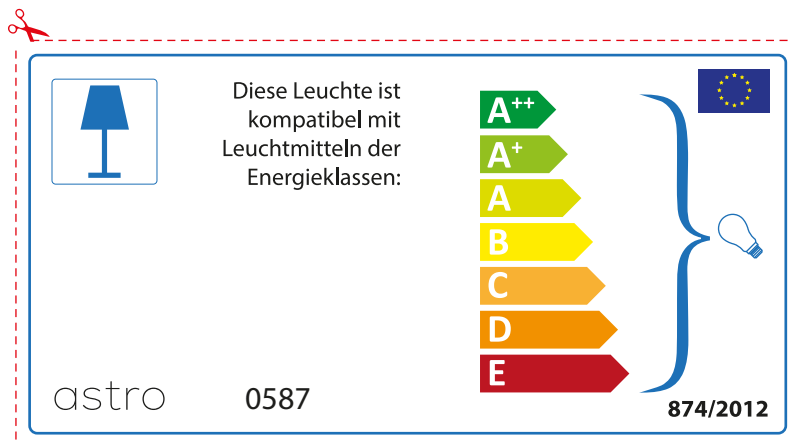

A++
A+
A
B
C
D
E

874/2012 

 Questo apparecchio è compatibile con le lampade delle classi energetiche:

A++
A+
A
B
C
D
E

astro 0587 

874/2012

GERMAN

Bitte überprüfen Sie, ob die Abmessungen der Lampe für die Armatur passend sind, da die Größe der Lampen zwischen verschiedenen Marken variieren können

A++
A+
A
B
C
D
E

874/2012 

Detailed description: This is a rectangular label for an astro lamp model 0587. It features a blue lamp icon in a box on the left. To its right is the text 'Toto svítidlo je vhodné pro žárovky s energetickým štítkem třídy:'. Below this text is a vertical stack of seven energy efficiency class labels: A++ (green), A+ (light green), A (yellow-green), B (yellow), C (orange), D (dark orange), and E (red). A large blue bracket on the right side of these labels encompasses all seven classes and points to a small lightbulb icon. At the bottom left is the text '874/2012' and at the bottom right is the European Union flag. A red dashed border surrounds the entire label, with a pair of scissors icon at the top left corner.