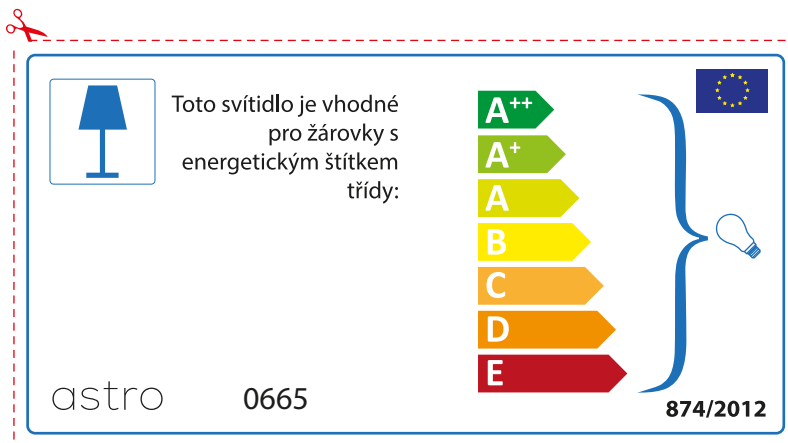

CZECH

Zkontrolujte prosím rozměr světelného zdroje pro svítidlo, protože se liší u různých značek