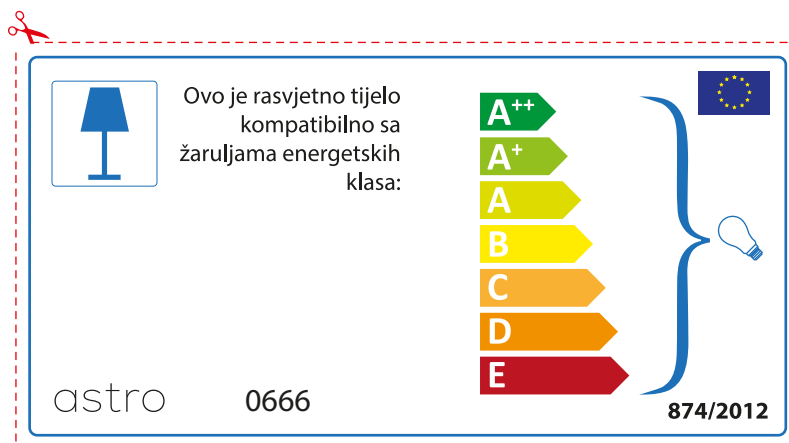

874/2012 

Detailed description: This is a rectangular label for an astro 0666 luminaire. It features a blue lamp icon in a box on the left. To its right, text states compatibility with bulbs of energy classes A++ through E. A vertical stack of seven colored arrows (green, light green, yellow, orange, red-orange, red) represents these classes. A large blue bracket on the right groups all classes and points to a lightbulb icon. The bottom left contains the text '874/2012' and the bottom right contains the EU flag. A red dashed border and a scissors icon at the top left indicate it is a cutout.

A++
A+
A
B
C
D
E

874/2012 

 Corpurile de iluminat sunt compatibile cu surse de lumina din clasa:

A++
A+
A
B
C
D
E

astro 0666 

874/2012

CROATIAN

Provjerite veličinu žarulje prije umetanja u rasvjetno tijelo jer se veličina žarulja razlikuje ovisno o proizvođaču

SPANISH

Por favor, comprobar las dimensiones de las lámparas para esta luminaria. Las dimensiones de las lámparas pueden variar entre las diferentes marcas

astro 0666

 Esta luminaria es compatible con lámparas de clase energética:

A++
A+
A
B
C
D
E

874/2012 

Detailed description: This is a rectangular label for an astro 0666 lamp. It features a blue lamp icon in a box on the left. To its right, text states compatibility with energy classes A++ through E. A vertical stack of seven colored arrows (green, light green, yellow, orange, red-orange, red) represents these classes. A blue bracket on the right groups all classes and points to a lightbulb icon. The bottom left contains the text '874/2012' and the bottom right contains the European Union flag. A red dashed border with a scissors icon at the top left indicates where to cut.