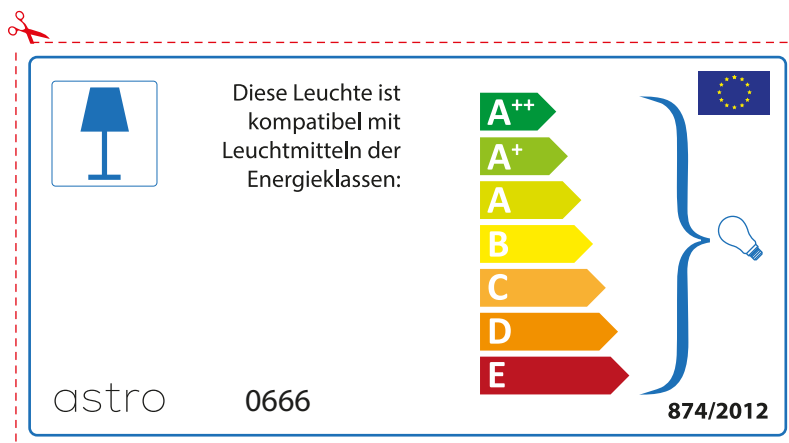

GERMAN

Bitte überprüfen Sie, ob die Abmessungen der Lampe für die Armatur passend sind, da die Größe der Lampen zwischen verschiedenen Marken variieren können