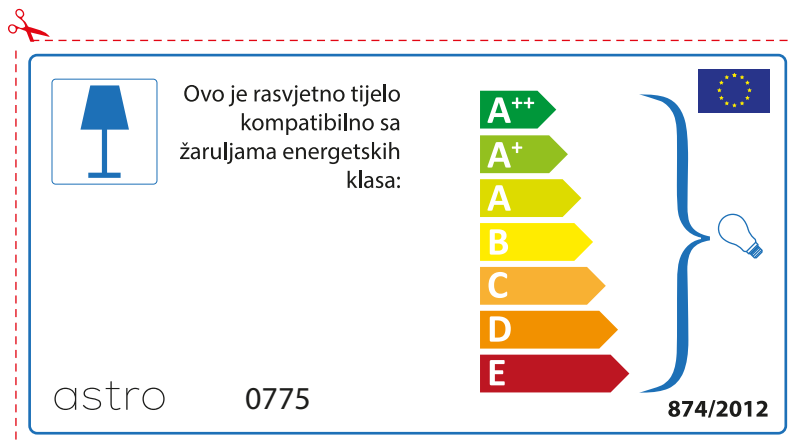

CROATIAN

Provjerite veličinu žarulje prije umetanja u rasvjetno tijelo jer se veličina žarulja razlikuje ovisno o proizvođaču