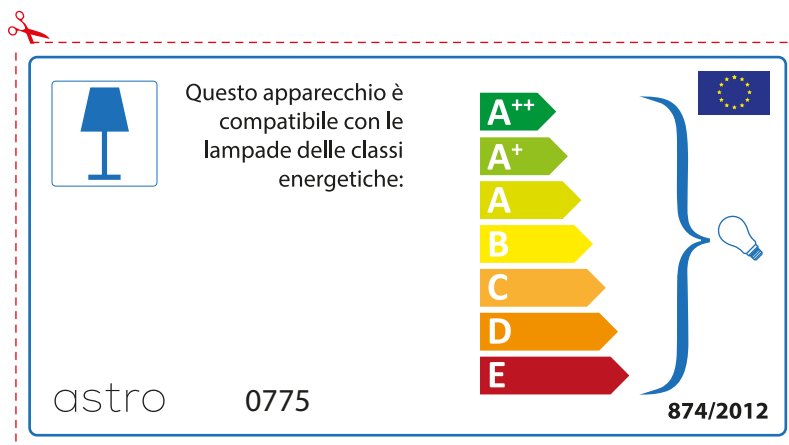

874/2012 

Detailed description: This is a rectangular label for an astro 0775 luminaire. It features a blue lamp icon in a box on the left. To its right, text states compatibility with bulbs of energy classes A++ through E. A vertical stack of seven colored arrows (green, light green, yellow, orange, red-orange, red) represents these classes. A large blue bracket on the right groups all classes and points to a lightbulb icon. The label includes the model number 'astro 0775' at the top, the regulation number '874/2012' and the EU flag at the bottom.

 This luminaire is compatible with bulbs of the energy classes:

A++  
A+  
A  
B  
C  
D  
E

astro 0775  874/2012

Detailed description: This is a rectangular label for an astro 0775 luminaire, oriented horizontally. It features a blue lamp icon in a box on the left. To its right, text states compatibility with bulbs of energy classes A++ through E. A vertical stack of seven colored arrows (green, light green, yellow, orange, red-orange, red) represents these classes. A large blue bracket on the right groups all classes and points to a lightbulb icon. The label includes the model number 'astro 0775' at the bottom left, the regulation number '874/2012' and the EU flag at the bottom right.

A++  
A+  
A  
B  
C  
D  
E

874/2012 

 Ce luminaire est compatible avec des sources de classes:

A++  
A+  
A  
B  
C  
D  
E

astro 0775 

874/2012

## ITALIAN

Si prega di verificare le dimensioni della lampada per il montaggio adatto con il suo apparecchio di illuminazione, perché le dimensioni della lampada può variare tra le marche