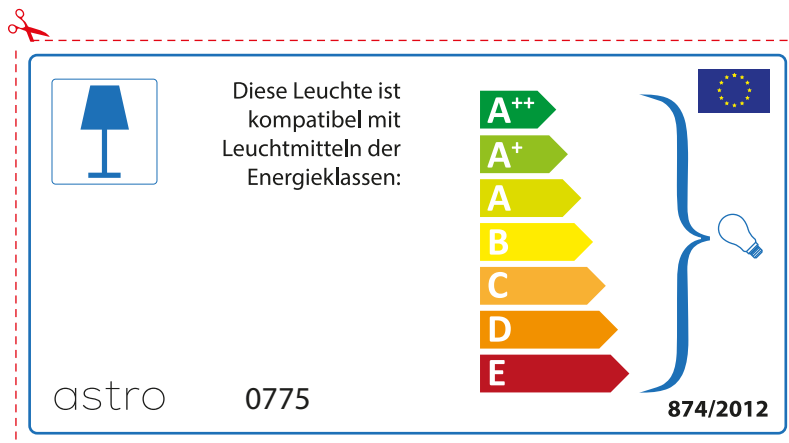

GERMAN

Bitte überprüfen Sie, ob die Abmessungen der Lampe für die Armatur passend sind, da die Größe der Lampen zwischen verschiedenen Marken variieren können