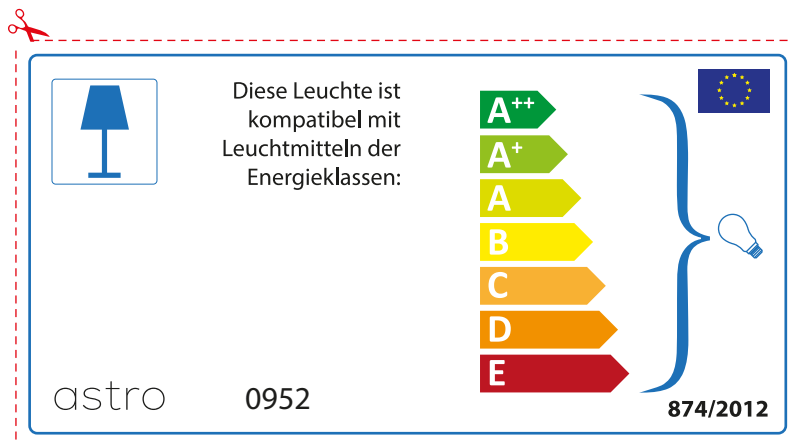

GERMAN

Bitte überprüfen Sie, ob die Abmessungen der Lampe für die Armatur passend sind, da die Größe der Lampen zwischen verschiedenen Marken variieren können