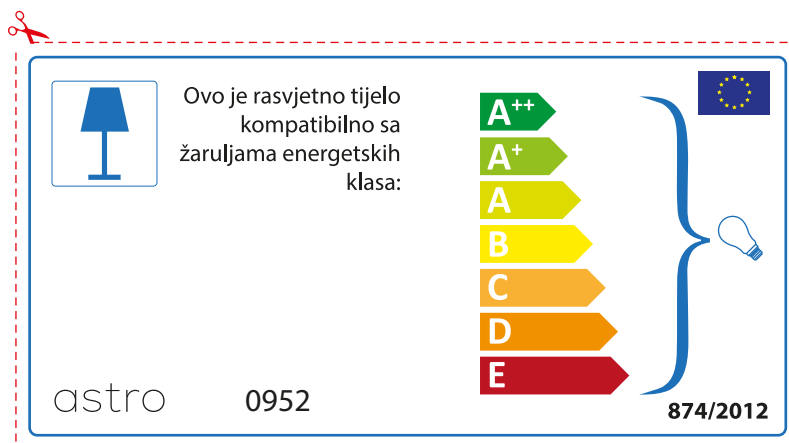

A++
A+
A
B
C
D
E

874/2012 

Detailed description: This is a sticker for the 'astro 0952' lamp. It features a blue lamp icon in a box. To the right, text states compatibility with energy classes A++ through E. A vertical stack of seven colored arrows (green, light green, yellow, orange, red-orange, red) represents these classes. A blue bracket on the right groups all classes and points to a lightbulb icon. The bottom left shows the code '874/2012' and the bottom right shows the European Union flag.

 Questo apparecchio è compatibile con le lampade delle classi energetiche:

A++
A+
A
B
C
D
E

astro 0952  874/2012

Detailed description: This is a sticker for the 'astro 0952' lamp, oriented horizontally. It features a blue lamp icon in a box. To the right, text states compatibility with energy classes A++ through E. A vertical stack of seven colored arrows (green, light green, yellow, orange, red-orange, red) represents these classes. A blue bracket on the right groups all classes and points to a lightbulb icon. The bottom left shows the code 'astro 0952' and the bottom right shows the European Union flag and the code '874/2012'.

A++
A+
A
B
C
D
E

874/2012 

 Corpurile de iluminat sunt compatibile cu surse de lumina din clasa:

A++
A+
A
B
C
D
E

astro 0952 

874/2012

CROATIAN

Provjerite veličinu žarulje prije umetanja u rasvjetno tijelo jer se veličina žarulja razlikuje ovisno o proizvođaču

SPANISH

Por favor, comprobar las dimensiones de las lámparas para esta luminaria. Las dimensiones de las lámparas pueden variar entre las diferentes marcas

astro 0952

 Esta luminaria es compatible con lámparas de clase energética: