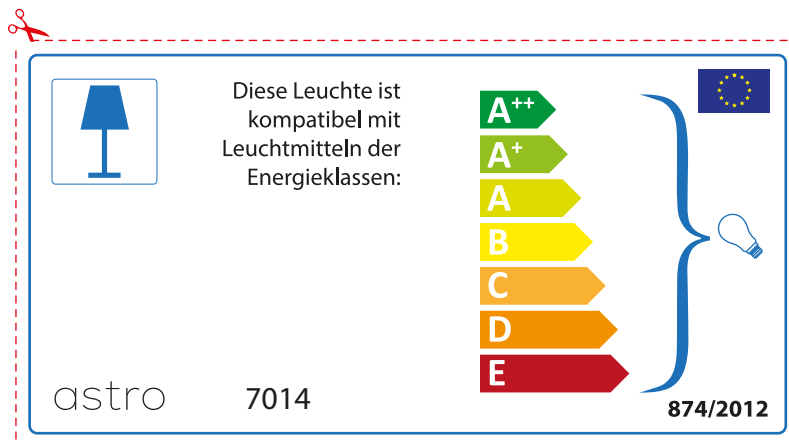

GERMAN

Bitte überprüfen Sie, ob die Abmessungen der Lampe für die Armatur passend sind, da die Größe der Lampen zwischen verschiedenen Marken variieren können