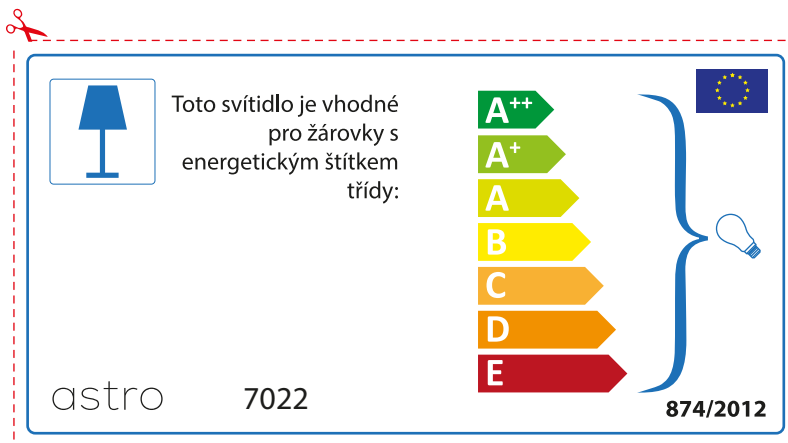

CZECH

Zkontrolujte prosím rozměr světelného zdroje pro svítidlo, protože se liší u různých značek