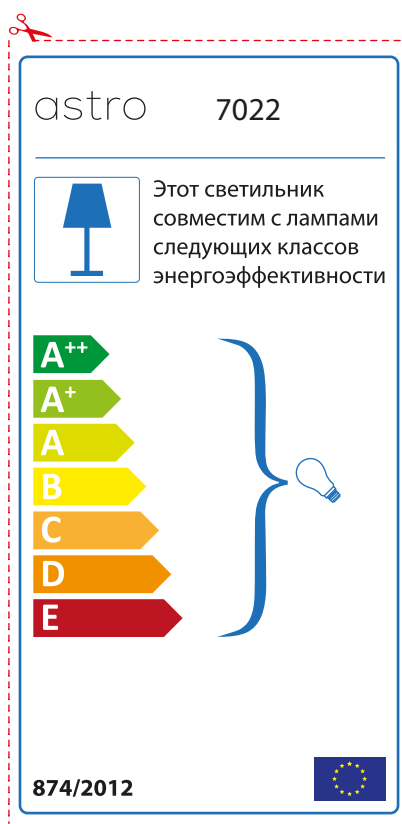

RUSSIAN

Просьба проверить размеры лампы для установки в этот светильник, поскольку размеры ламп могут отличаться в зависимости от производителя