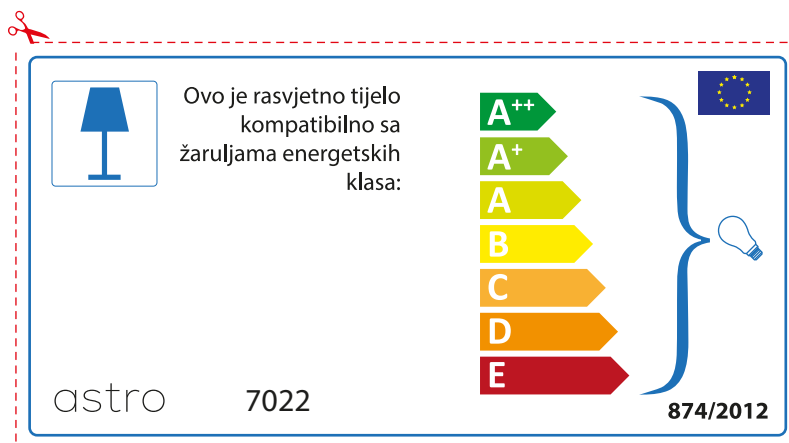

CROATIAN

Provjerite veličinu žarulje prije umetanja u rasvjetno tijelo jer se veličina žarulja razlikuje ovisno o proizvođaču