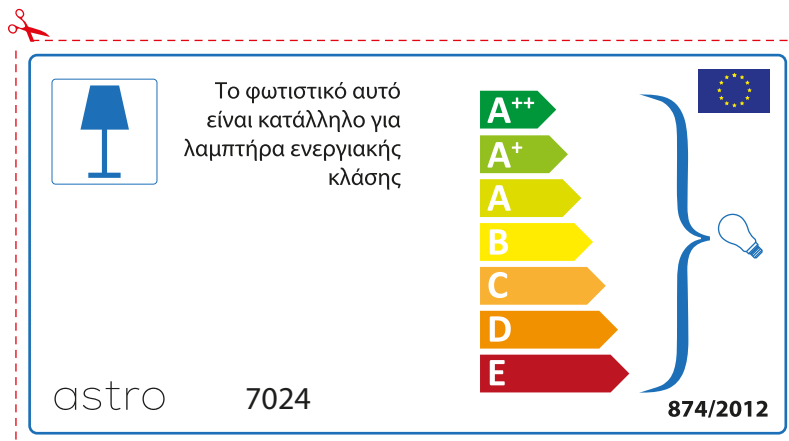

GREEK

Ελέγξτε προσεκτικά τις διαστάσεις του λαμπτήρα ώστε να είναι κατάλληλοι για το συγκεκριμένο φωτιστικό γιατί οι διαστάσεις ίδιου τύπου λαμπτήρα πολλές φορές διαφέρουν ανάλογα την εταιρία κατασκευής