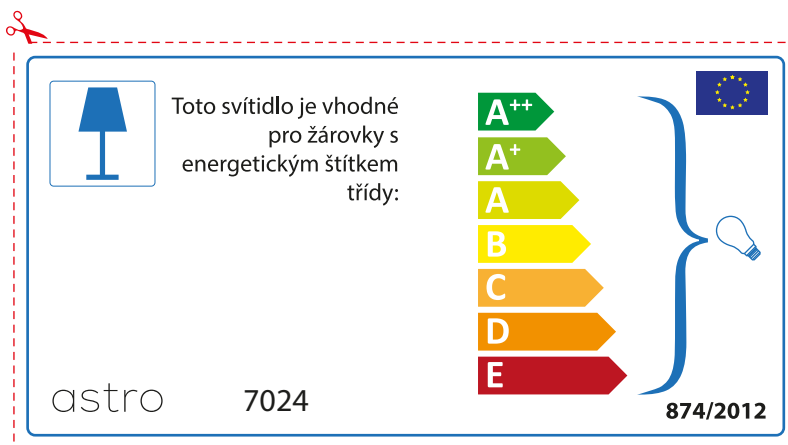

CZECH

Zkontrolujte prosím rozměr světelného zdroje pro svítidlo, protože se liší u různých značek