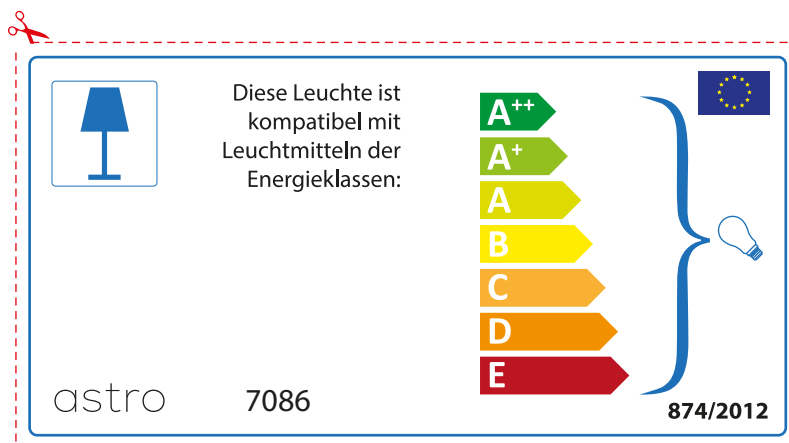

GERMAN

Bitte überprüfen Sie, ob die Abmessungen der Lampe für die Armatur passend sind, da die Größe der Lampen zwischen verschiedenen Marken variieren können