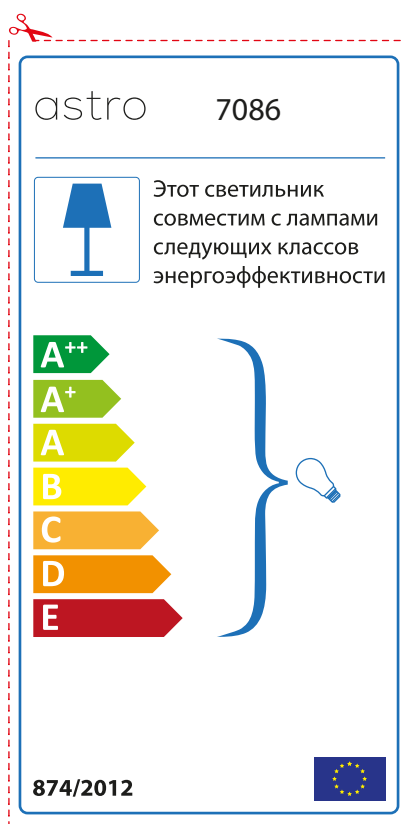

RUSSIAN

Просьба проверить размеры лампы для установки в этот светильник, поскольку размеры ламп могут отличаться в зависимости от производителя