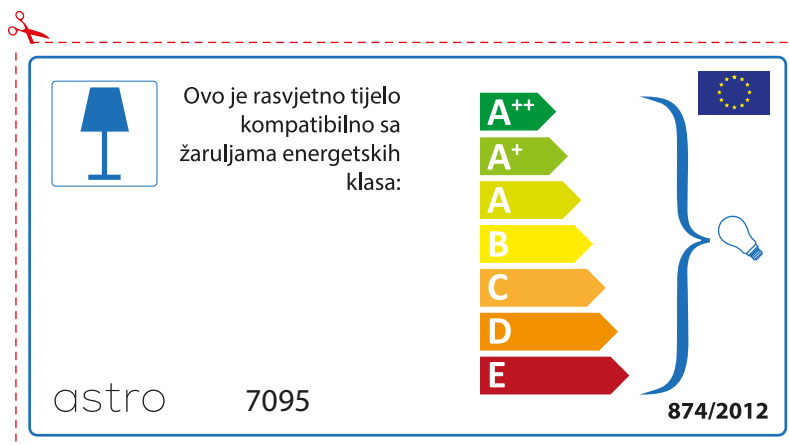

CROATIAN

Provjerite veličinu žarulje prije umetanja u rasvjetno tijelo jer se veličina žarulja razlikuje ovisno o proizvođaču