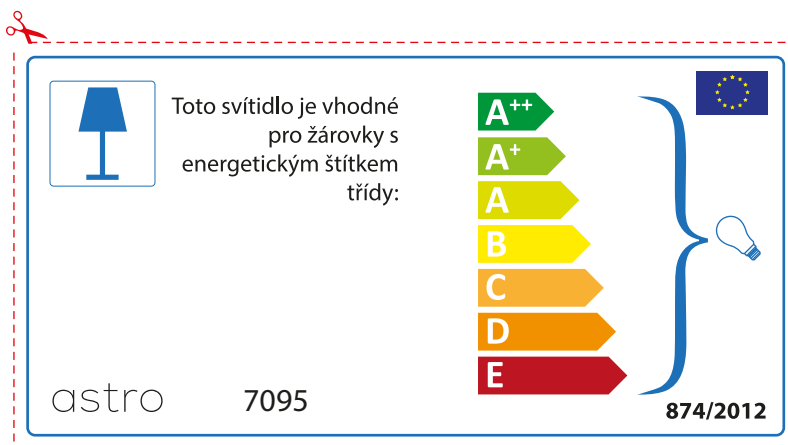

CZECH

Zkontrolujte prosím rozměr světelného zdroje pro svítidlo, protože se liší u různých značek