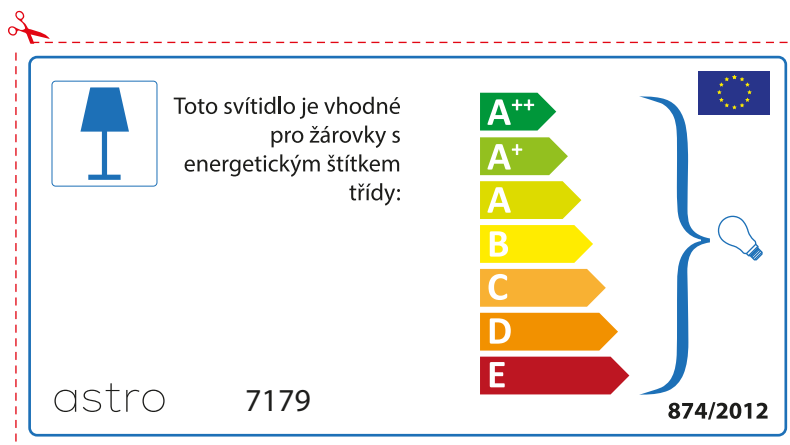

CZECH

Zkontrolujte prosím rozměr světelného zdroje pro svítidlo, protože se liší u různých značek