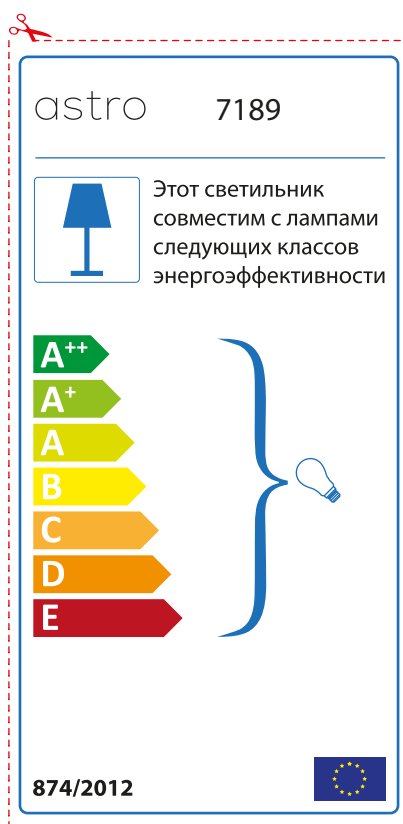

RUSSIAN

Просьба проверить размеры лампы для установки в этот светильник, поскольку размеры ламп могут отличаться в зависимости от производителя