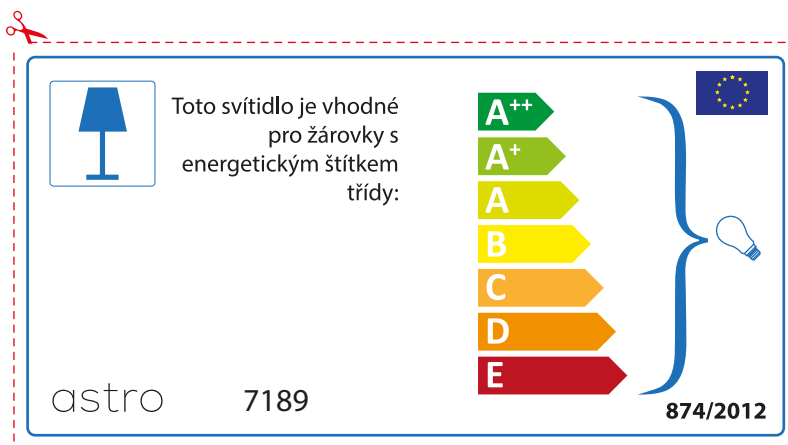

CZECH

Zkontrolujte prosím rozměr světelného zdroje pro svítidlo, protože se liší u různých značek