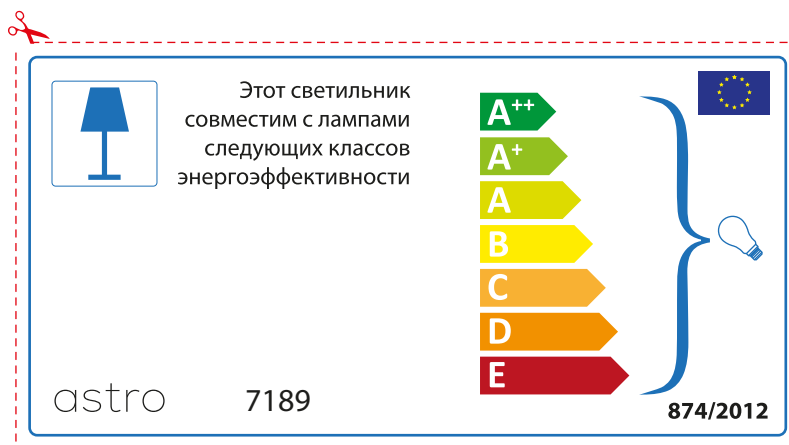

RUSSIAN

Просьба проверить размеры лампы для установки в этот светильник, поскольку размеры ламп могут отличаться в зависимости от производителя