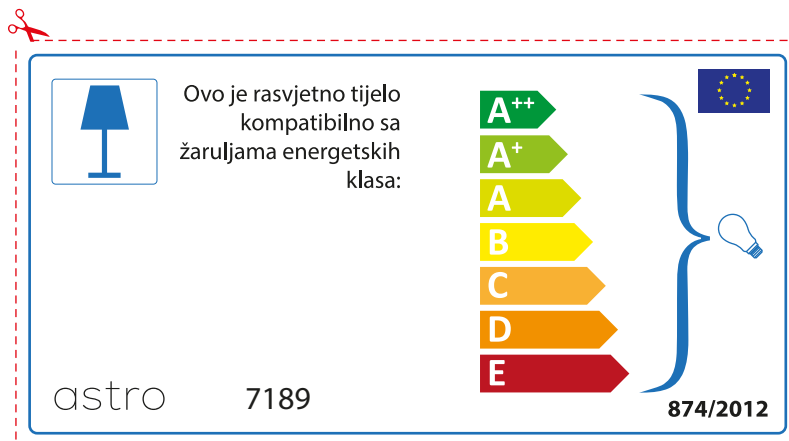

874/2012 

Detailed description: This is a rectangular energy label for an astro luminaire model 7189. It features a blue lamp icon in a box on the left. To its right, text states compatibility with bulbs of energy classes A++ through E. A vertical stack of seven colored arrows (green, light green, yellow, orange, red-orange, red) represents these classes. A blue bracket on the right groups all classes and points to a lightbulb icon. The bottom left shows the regulation number 874/2012 and the bottom right shows the European Union flag.

 This luminaire is compatible with bulbs of the energy classes:

A++
A+
A
B
C
D
E

astro 7189  874/2012

Detailed description: This is a rectangular energy label for an astro luminaire model 7189, oriented horizontally. It features a blue lamp icon in a box on the left. To its right, text states compatibility with bulbs of energy classes A++ through E. A vertical stack of seven colored arrows (green, light green, yellow, orange, red-orange, red) represents these classes. A blue bracket on the right groups all classes and points to a lightbulb icon. The bottom left shows the brand name 'astro' and model number '7189'. The bottom right shows the European Union flag and the regulation number 874/2012.

A++
A+
A
B
C
D
E

874/2012 

 Corpurile de iluminat sunt compatibile cu surse de lumina din clasa:

A++
A+
A
B
C
D
E

astro 7189 

874/2012

CROATIAN

Provjerite veličinu žarulje prije umetanja u rasvjetno tijelo jer se veličina žarulja razlikuje ovisno o proizvođaču

SPANISH

Por favor, comprobar las dimensiones de las lámparas para esta luminaria. Las dimensiones de las lámparas pueden variar entre las diferentes marcas

astro 7189

 Esta luminaria es compatible con lámparas de clase energética: