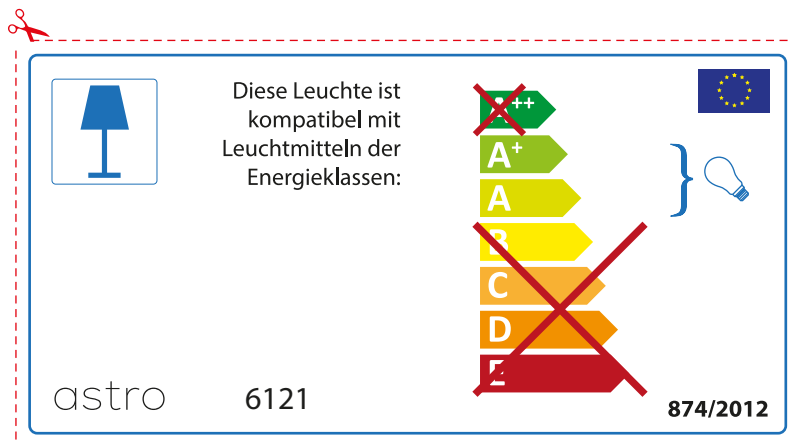

GERMAN

Bitte überprüfen Sie, ob die Abmessungen der Lampe für die Armatur passend sind, da die Größe der Lampen zwischen verschiedenen Marken variieren können