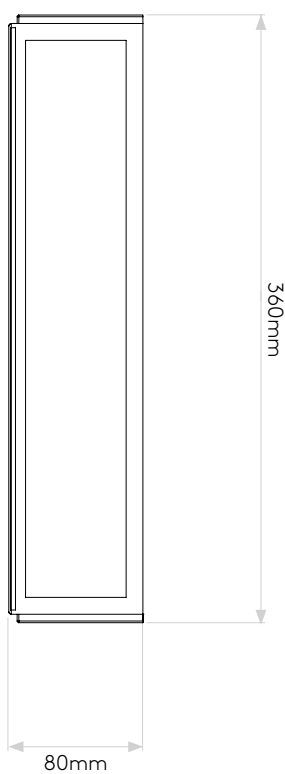

MASHIKO 360 CLASSIC

astro

GENERAL

LOCATION:	Bathroom
CLASS:	CE (Class I)
IP RATING:	IP44
BATHROOM ZONE:	Zone 2, 3
VOLTAGE:	Mains 230V
INSTALLATION ORIENTATION:	Wall Mount
MAIN MATERIAL:	Metal - Mild Steel
DIMENSIONS:	H: 360mm W: 80mm D: 80mm
CUT OUT HOLE:	Not Applicable
RECESS DEPTH:	Not Applicable
FIRE RATING:	Not Applicable
CABLE LENGTH:	Not Applicable
GROSS WEIGHT:	1.67Kg

LAMP

LIGHT SOURCE:	E14/SES
MAXIMUM WATTAGE:	2 X 40W MAX
LAMP INCLUDED:	No
MAXIMUM LAMP LENGTH:	125mm
R9:	Lamp Dependent
MACADAM ELLIPSE:	Not Applicable
TILT ADJUSTABLE ANGLE:	Not Applicable
ROTATION ADJUSTABLE ANGLE:	Not Applicable
AVERAGE LIFESPAN:	Lamp Dependent
L70:	Not Applicable
BEAM ANGLE:	Not Applicable

CODE: 1121064 (8399)
FINISH: MATT GOLD

Please note that some dimensions may vary slightly due to manufacturing tolerances, this includes cable entry and fixing holes

Veuillez noter que certaines dimensions peuvent varier légèrement en raison des tolérances de fabrication, y compris l'entrée de câble et les trous de fixation.

Bitte beachten Sie, dass die Maße Fertigungstoleranzen unterliegen und daher in geringem Umfang von der angegebenen Größe abweichen können. Dies gilt auch für Kabeleingänge und Befestigungslöcher.

Si prega notare che possono esserci piccole variazioni in alcune dimensioni dovute alle tolleranze di produzione, queste includono l'ingresso del cavo e i fori di fissaggio.