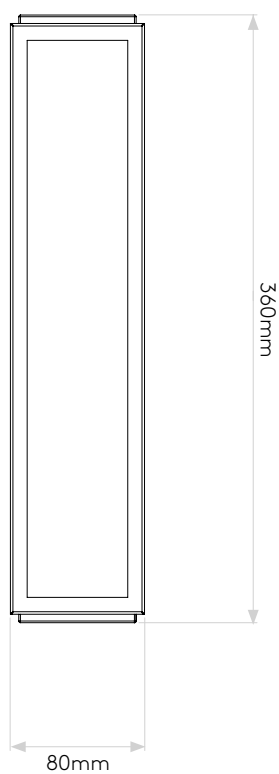

MASHIKO 360 CLASSIC

astro

GENERAL

LOCATION:	Bathroom
CLASS:	CE (Class I)
IP RATING:	IP44
BATHROOM ZONE:	Zone 2, 3
VOLTAGE:	Mains 230V
INSTALLATION ORIENTATION:	Wall Mount
MAIN MATERIAL:	Metal - Mild Steel
DIMENSIONS:	H: 360mm W: 80mm D: 80mm
CUT OUT HOLE:	Not Applicable
RECESS DEPTH:	Not Applicable
FIRE RATING:	Not Applicable
CABLE LENGTH:	Not Applicable
GROSS WEIGHT:	1.67Kg

LAMP

LIGHT SOURCE:	E14/SES
MAXIMUM WATTAGE:	2 X 40W MAX
LAMP INCLUDED:	No
MAXIMUM LAMP LENGTH:	125mm
R9:	Lamp Dependent
MACADAM ELLIPSE:	Not Applicable
TILT ADJUSTABLE ANGLE:	Not Applicable
ROTATION ADJUSTABLE ANGLE:	Not Applicable
AVERAGE LIFESPAN:	Lamp Dependent
L70:	Not Applicable
BEAM ANGLE:	Not Applicable

CODE: 1121064 (8399)
FINISH: MATT GOLD

Please note that some dimensions may vary slightly due to manufacturing tolerances, this includes cable entry and fixing holes

Veuillez noter que certaines dimensions peuvent varier légèrement en raison des tolérances de fabrication, y compris l'entrée de câble et les trous de fixation.

Bitte beachten Sie, dass die Maße Fertigungstoleranzen unterliegen und daher in geringem Umfang von der angegebenen Größe abweichen können. Dies gilt auch für Kabeleingänge und Befestigungslöcher.

Si prega notare che possono esserci piccole variazioni in alcune dimensioni dovute alle tolleranze di produzione, queste includono l'ingresso del cavo e i fori di fissaggio.