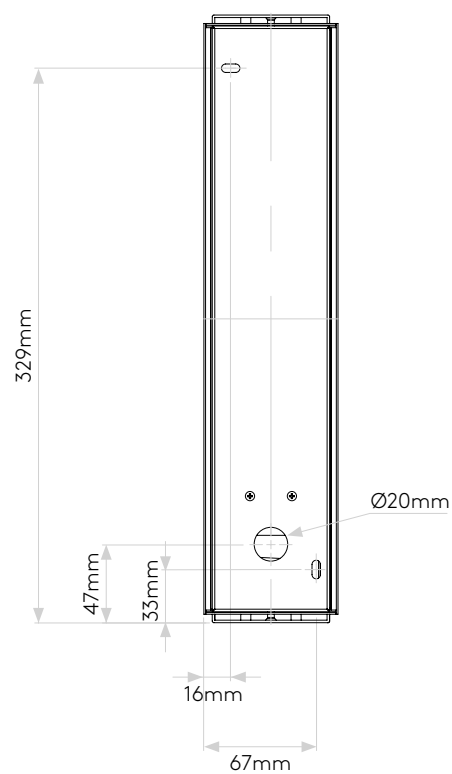

MASHIKO 360 CLASSIC

astro

GENERAL

LOCATION:	Bathroom
CLASS:	CE (Class I)
IP RATING:	IP44
BATHROOM ZONE:	Zone 2, 3
VOLTAGE:	Mains 230V
INSTALLATION ORIENTATION:	Wall Mount
MAIN MATERIAL:	Metal - Mild Steel
DIMENSIONS:	H: 360mm W: 80mm D: 80mm
CUT OUT HOLE:	Not Applicable
RECESS DEPTH:	Not Applicable
FIRE RATING:	Not Applicable
CABLE LENGTH:	Not Applicable
GROSS WEIGHT:	1.67Kg

LAMP

LIGHT SOURCE:	E14/SES
MAXIMUM WATTAGE:	2 X 40W MAX
LAMP INCLUDED:	No
MAXIMUM LAMP LENGTH:	125mm
R9:	Lamp Dependent
MACADAM ELLIPSE:	Not Applicable
TILT ADJUSTABLE ANGLE:	Not Applicable
ROTATION ADJUSTABLE ANGLE:	Not Applicable
AVERAGE LIFESPAN:	Lamp Dependent
L70:	Not Applicable
BEAM ANGLE:	Not Applicable

CODE: 1121064 (8399)
FINISH: MATT GOLD

Please note that some dimensions may vary slightly due to manufacturing tolerances, this includes cable entry and fixing holes

Veuillez noter que certaines dimensions peuvent varier légèrement en raison des tolérances de fabrication, y compris l'entrée de câble et les trous de fixation.