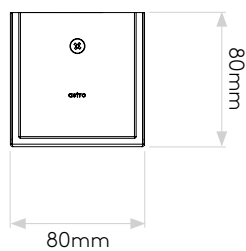

LAMP

LIGHT SOURCE:	E14/SES
MAXIMUM WATTAGE:	2 X 40W MAX
LAMP INCLUDED:	No
MAXIMUM LAMP LENGTH:	125mm
R9:	Lamp Dependent
MACADAM ELLIPSE:	Not Applicable
TILT ADJUSTABLE ANGLE:	Not Applicable
ROTATION ADJUSTABLE ANGLE:	Not Applicable
AVERAGE LIFESPAN:	Lamp Dependent
L70:	Not Applicable
BEAM ANGLE:	Not Applicable

CODE: 1121064 (8399)
FINISH: MATT GOLD

Please note that some dimensions may vary slightly due to manufacturing tolerances, this includes cable entry and fixing holes

Veuillez noter que certaines dimensions peuvent varier légèrement en raison des tolérances de fabrication, y compris l'entrée de câble et les trous de fixation.