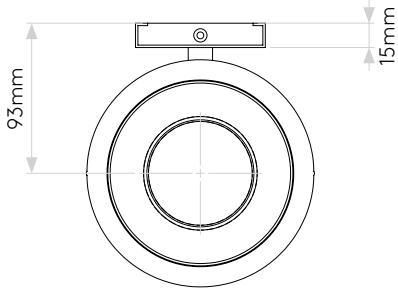

Please note that some dimensions may vary slightly due to manufacturing tolerances, this includes cable entry and fixing holes

Veillez noter que certaines dimensions peuvent varier légèrement en raison des tolérances de fabrication, y compris l'entrée de câble et les trous de fixation.

Bitte beachten Sie, dass die Maße Fertigungstoleranzen unterliegen und daher in geringem Umfang von der angegebenen Größe abweichen können. Dies gilt auch für Kabeleingänge und Befestigungslöcher.

Si prega notare che possono esserci piccole variazioni in alcune dimensioni dovute alle tolleranze di produzione, queste includono l'ingresso del cavo e i fori di fissaggio.