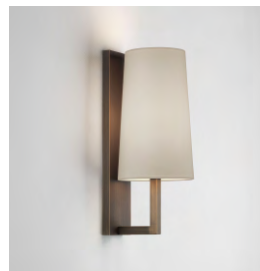

## ADDITIONAL INFORMATION

SHADE INCLUDED:	Shade Sold Separately
SHADE MATERIAL:	Not applicable
F MARK:	Suitable for mounting on flammable materials

CODE: 1214001 (0988)  
FINISH: POLISHED CHROME

CODE: 1214004 (7022)  
FINISH: MATT NICKEL