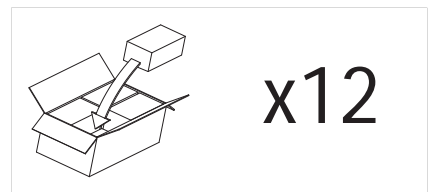

# 0243 Curve

2 x 40w E14		not included
----------------	--	-----------------

Zones	<b>2</b>	<b>3</b>
-------	----------	----------

Astro Lighting Ltd.  
G2 River Way,  
Harlow,  
Essex,  
CM20 2DP  
Great Britain