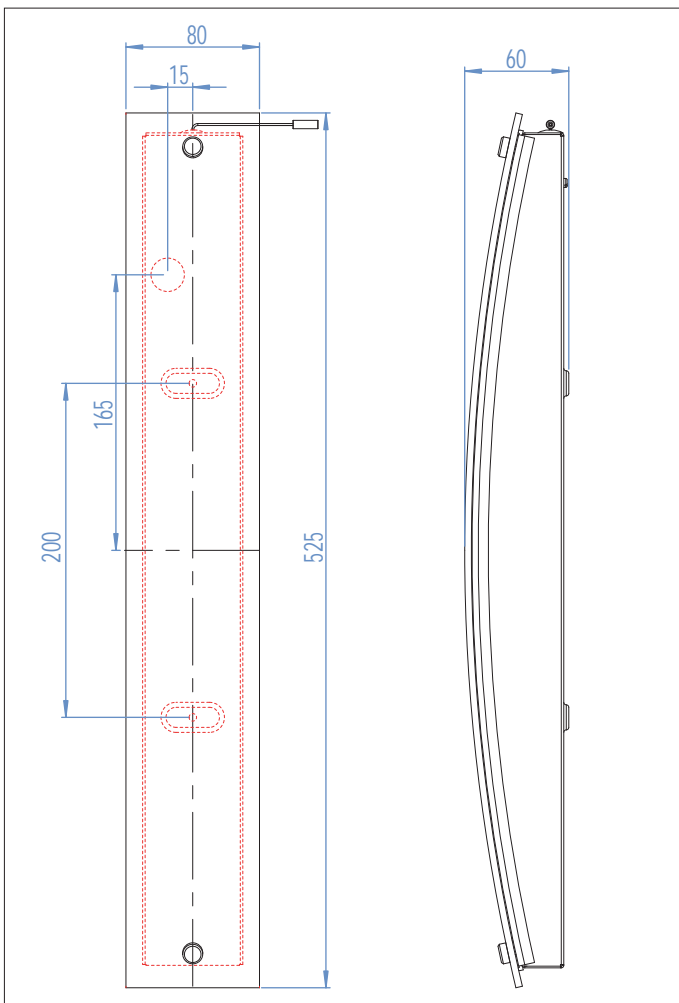

# 0243 Curve

2 x 40w E14		not included
----------------	--	-----------------

Zones	<b>2</b>	<b>3</b>
-------	----------	----------

Astro Lighting Ltd.  
G2 River Way,  
Harlow,  
Essex,  
CM20 2DP  
Great Britain