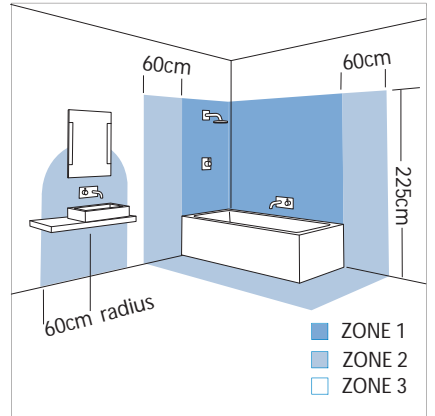

# 0243 Curve

2 x 40w E14		not included
----------------	--	-----------------

Zones	<b>2</b>	<b>3</b>
-------	----------	----------

Astro Lighting Ltd.  
G2 River Way,  
Harlow,  
Essex,  
CM20 2DP  
Great Britain