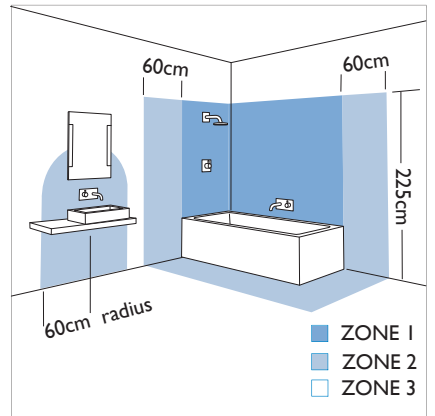

0512 Anja Shaver

2 x 40w max E14		excl.
--------------------	--	-------

Zones	3
-------	----------

Shaver socket can only be used with electric shavers and electric toothbrushes.

Astro Lighting Ltd.
G2 River Way, Harlow
CM20 2DP, Great Britain
T: +44 (0) 1279 427001
F: +44 (0) 1279 427002
sales@astrolighting.co.uk
www.astrolighting.co.uk