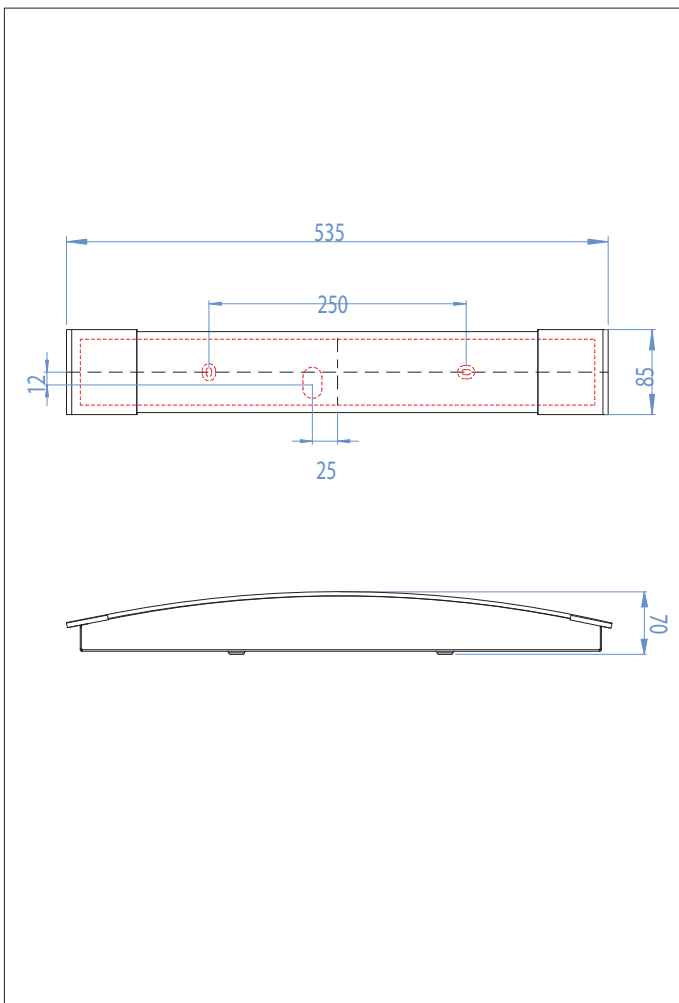

0512 Anja Shaver

2 x 40w max E14		excl.
--------------------	--	-------

Zones	3
-------	----------

Shaver socket can only be used with electric shavers and electric toothbrushes.

Astro Lighting Ltd.
G2 River Way, Harlow
CM20 2DP, Great Britain
T: +44 (0) 1279 427001
F: +44 (0) 1279 427002
sales@astrolighting.co.uk
www.astrolighting.co.uk