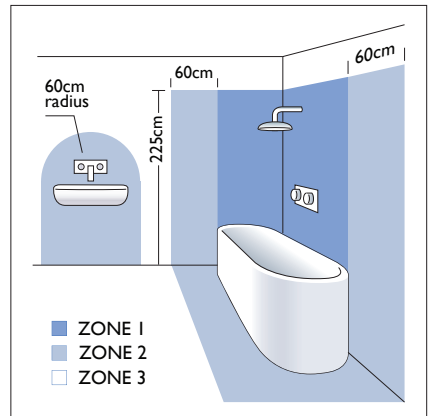

0526 Gena plus

1 x 9w GX53		excl.
----------------	--	-------

Zones	2	3
-------	----------	----------

NOTE:
If used with a motion detector, ensure a minimum of 20 minutes ON time.

Astro Lighting Ltd.
G2 River Way, Harlow
CM20 2DP, Great Britain