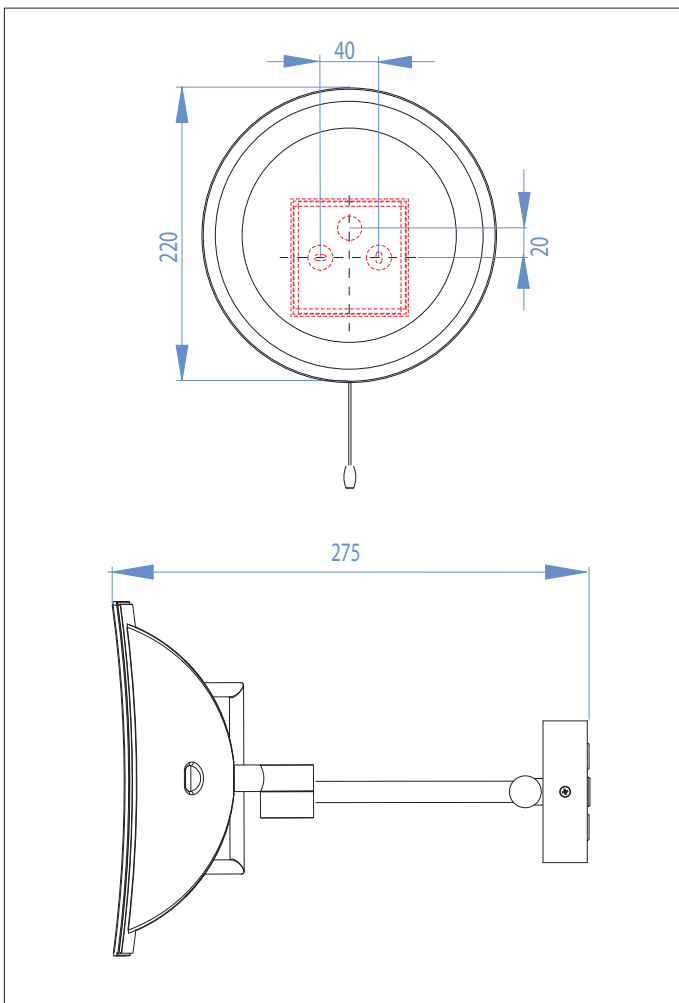

0526 Gena plus

1 x 9w GX53		excl.
----------------	--	-------

Zones	2	3
-------	----------	----------

NOTE:
If used with a motion detector, ensure a minimum of 20 minutes ON time.

Astro Lighting Ltd.
G2 River Way, Harlow
CM20 2DP, Great Britain