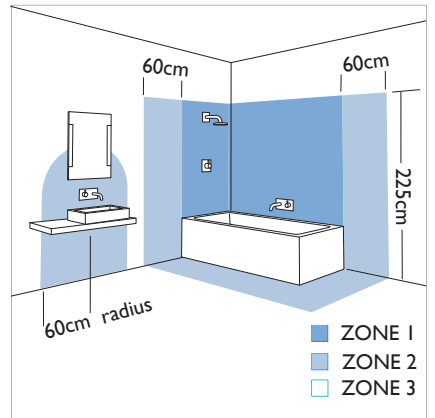

# 0775 Taketa

1x40w E14		not included
--------------	--	-----------------

Zones	<b>2</b>	<b>3</b>
-------	----------	----------

Astro Lighting Ltd.  
G2 River Way,  
Harlow,  
Essex,  
CM20 2DP  
Great Britain