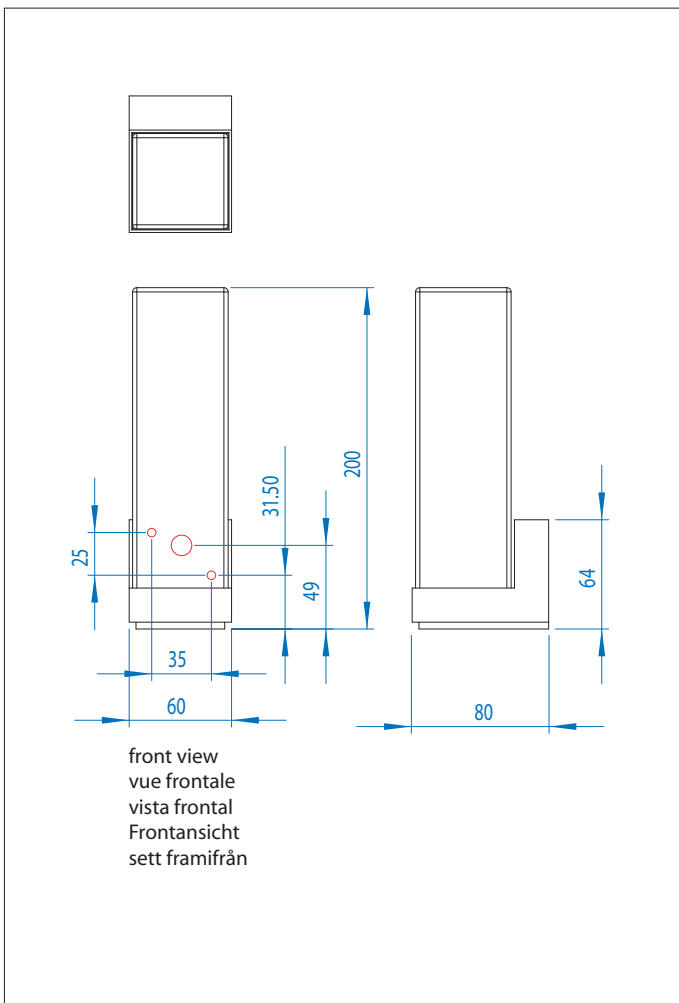

# 0775 Taketa

1x40w E14		not included
--------------	--	-----------------

Zones	<b>2</b>	<b>3</b>
-------	----------	----------

Astro Lighting Ltd.  
G2 River Way,  
Harlow,  
Essex,  
CM20 2DP  
Great Britain