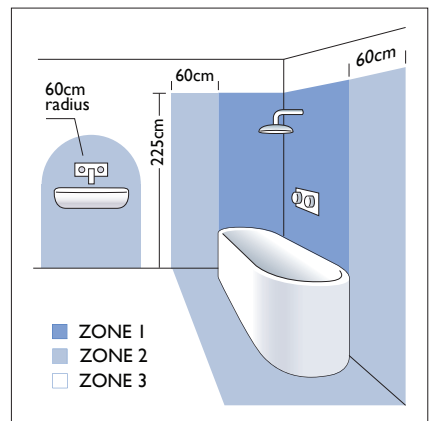

1x60w E27		excl.
--------------	--	-------

Zones	<b>2</b>	<b>3</b>
-------	----------	----------

Astro Lighting Ltd.  
G2 River Way, Harlow  
CM20 2DP, Great Britain

T: +44 (0) 1279 427001  
F: +44 (0) 1279 427002  
sales@astrolighting.co.uk  
www.astrolighting.co.uk