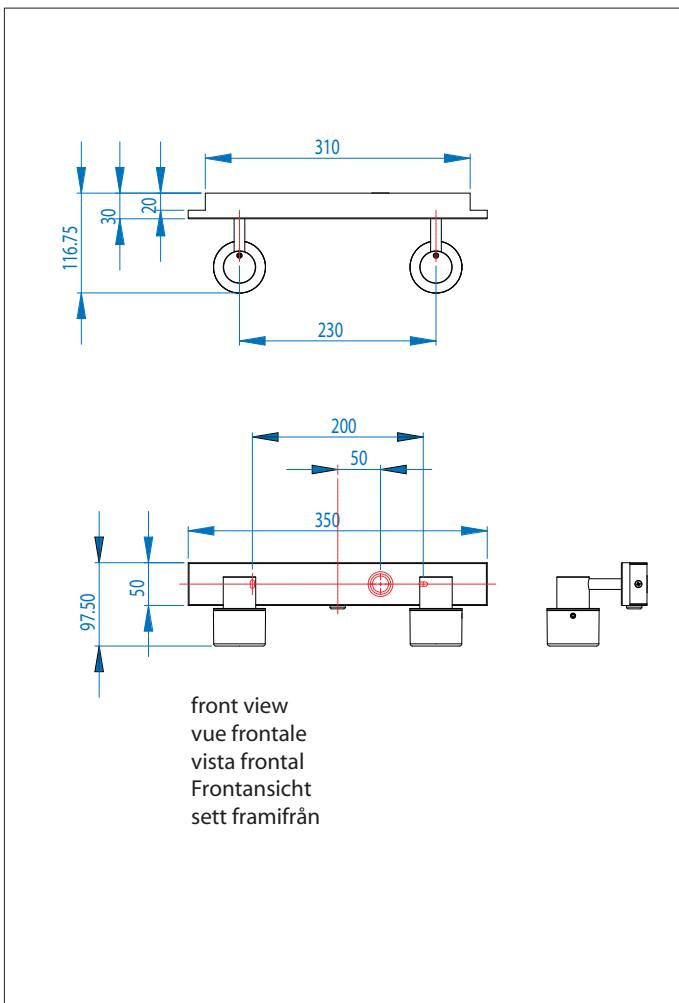

6138 Tokai Twin

2x35w GU10		excl.
---------------	--	-------

Zones	2	3
-------	----------	----------

Astro Lighting Ltd.
G2 River Way, Harlow
CM20 2DP, Great Britain

T: +44 (0) 1279 427001
F: +44 (0) 1279 427002
sales@astrolighting.co.uk
www.astrolighting.co.uk