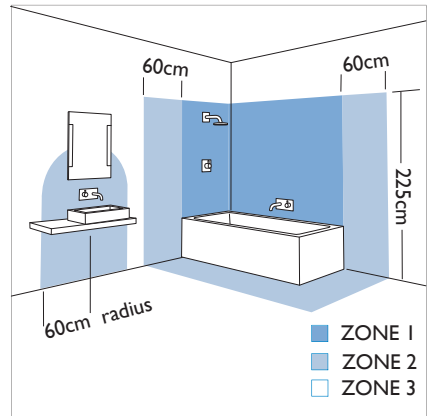

6138 Tokai Twin

2x35w GU10		excl.
---------------	--	-------

Zones	2	3
-------	----------	----------

Astro Lighting Ltd.
G2 River Way, Harlow
CM20 2DP, Great Britain

T: +44 (0) 1279 427001
F: +44 (0) 1279 427002
sales@astrolighting.co.uk
www.astrolighting.co.uk