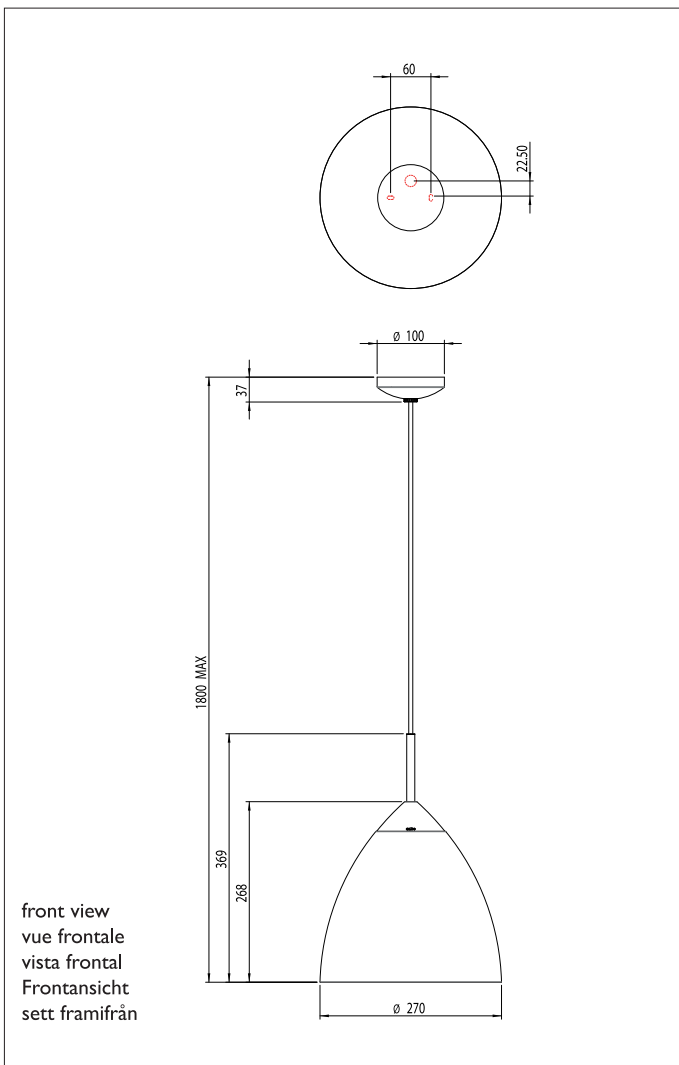

# 7415 Joel Pendant 270

■ astro

Astro Lighting Ltd.  
G2 River Way, Harlow  
CM20 2DP, Great Britain

T: +44 (0) 1279 427001  
F: +44 (0) 1279 427002  
sales@astrolighting.co.uk  
www.astrolighting.co.uk