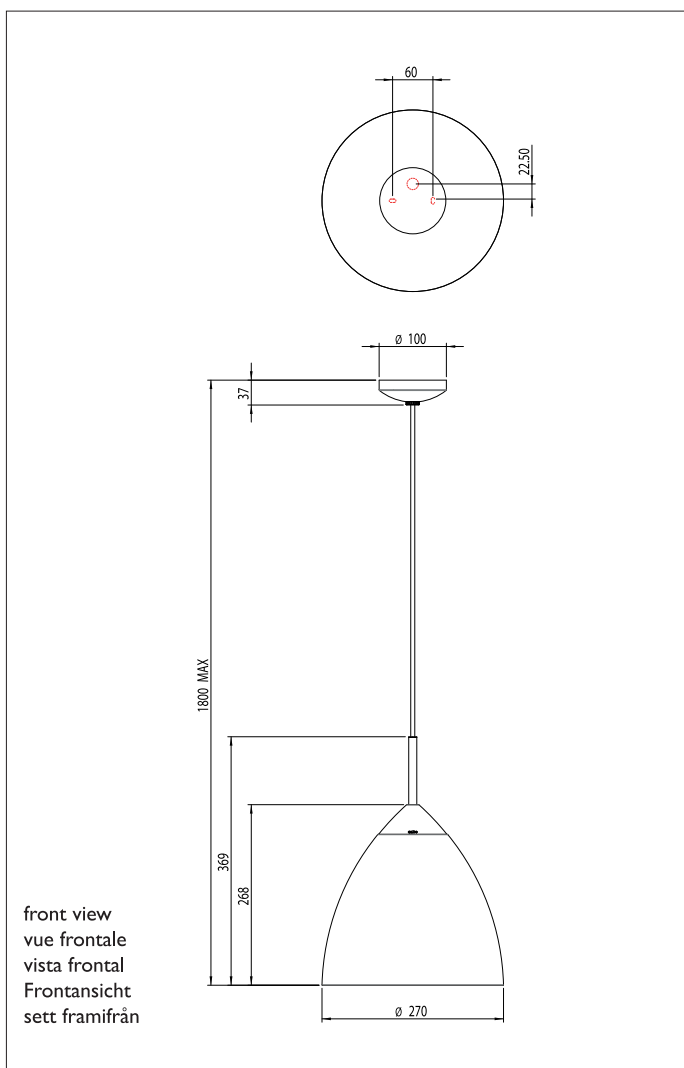

# 7416 Joel Pendant 270

■ astro

Astro Lighting Ltd.  
G2 River Way, Harlow  
CM20 2DP, Great Britain

T: +44 (0) 1279 427001  
F: +44 (0) 1279 427002  
sales@astrolighting.co.uk  
www.astrolighting.co.uk