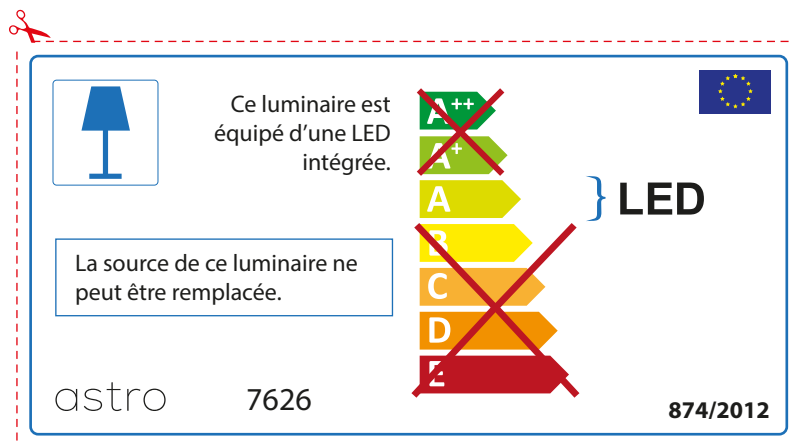

ENGLISH

Please check lamp dimensions for suitable fitting with your luminaire, as lamp sizes may vary between brands

astro 7626

 This luminaire contains built-in LED lamps.

~~A++~~
~~A+~~
A } LED
~~B~~
~~C~~
~~D~~
~~E~~

The LED lamps cannot be changed in the luminaire.

874/2012 

 This luminaire contains built-in LED lamps. 

The LED lamps cannot be changed in the luminaire.

~~A++~~
~~A+~~
A } LED
~~B~~
~~C~~
~~D~~
~~E~~

astro 7626 874/2012

FRENCH

Prenez soin de vérifier le dimensions des lampes (celles-ci varient selon les fournisseurs) afin de vous assurer qu'elles rentrent physiquement dans le luminaire

ITALIAN

Si prega di verificare le dimensioni della lampada per il montaggio adatto con il suo apparecchio di illuminazione, perché le dimensioni della lampada può variare tra le marche