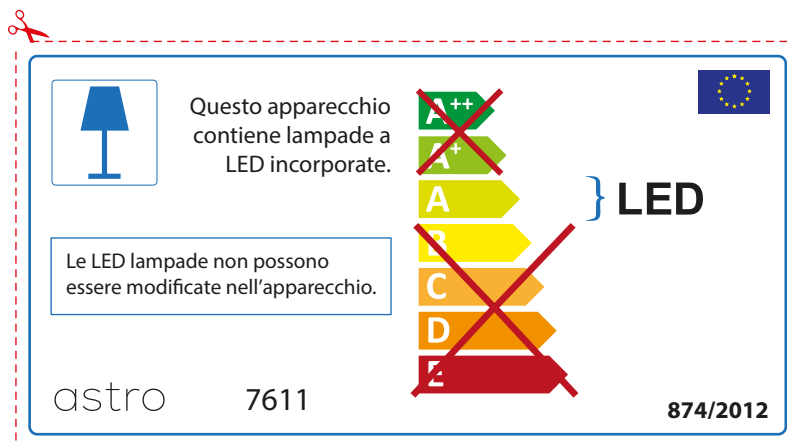

ENGLISH

Please check lamp dimensions for suitable fitting with your luminaire, as lamp sizes may vary between brands

astro 7611

 This luminaire contains built-in LED lamps.

~~A++~~
~~A+~~
A } LED
~~B~~
~~C~~
~~D~~
~~E~~

The LED lamps cannot be changed in the luminaire.

874/2012 

 This luminaire contains built-in LED lamps. 

The LED lamps cannot be changed in the luminaire.

~~A++~~
~~A+~~
A } LED
~~B~~
~~C~~
~~D~~
~~E~~

astro 7611 874/2012

FRENCH

Prenez soin de vérifier le dimensions des lampes (celles-ci varient selon les fournisseurs) afin de vous assurer qu'elles rentrent physiquement dans le luminaire

ITALIAN

Si prega di verificare le dimensioni della lampada per il montaggio adatto con il suo apparecchio di illuminazione, perché le dimensioni della lampada può variare tra le marche