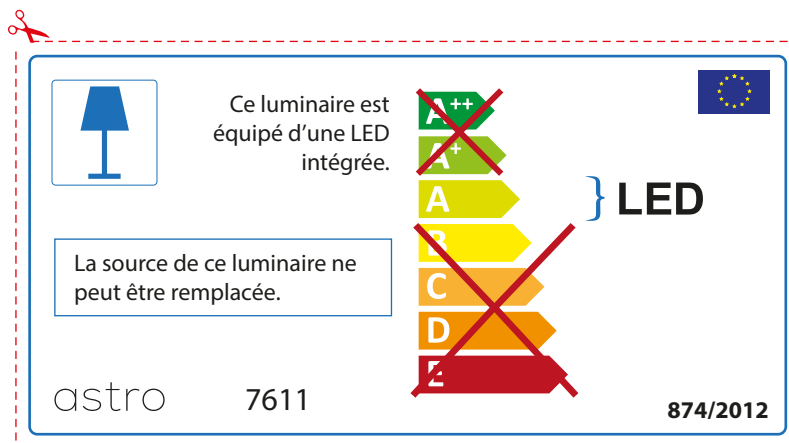

ENGLISH

Please check lamp dimensions for suitable fitting with your luminaire, as lamp sizes may vary between brands

astro 7611

 This luminaire contains built-in LED lamps.

~~A++~~
~~A+~~
A } LED
~~B~~
~~C~~
~~D~~
~~E~~

The LED lamps cannot be changed in the luminaire.

874/2012 

 This luminaire contains built-in LED lamps. 

The LED lamps cannot be changed in the luminaire.

~~A++~~
~~A+~~
A } LED
~~B~~
~~C~~
~~D~~
~~E~~

astro 7611 874/2012

FRENCH

Prenez soin de vérifier le dimensions des lampes (celles-ci varient selon les fournisseurs) afin de vous assurer qu'elles rentrent physiquement dans le luminaire

ITALIAN

Si prega di verificare le dimensioni della lampada per il montaggio adatto con il suo apparecchio di illuminazione, perché le dimensioni della lampada può variare tra le marche