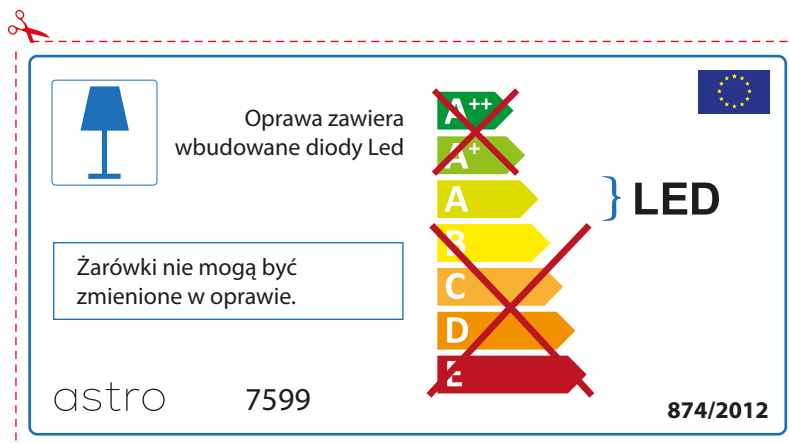

POLISH

Proszę sprawdzić wymiary żarówki czy pasują do danej oprawy , gdyż rozmiary żarówek mogą się różnić w zależności od producenta