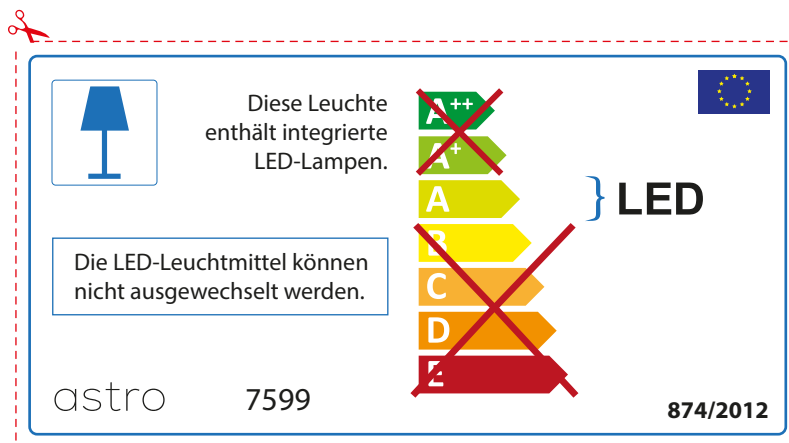

GERMAN

Bitte überprüfen Sie, ob die Abmessungen der Lampe für die Armatur passend sind, da die Größe der Lampen zwischen verschiedenen Marken variieren können