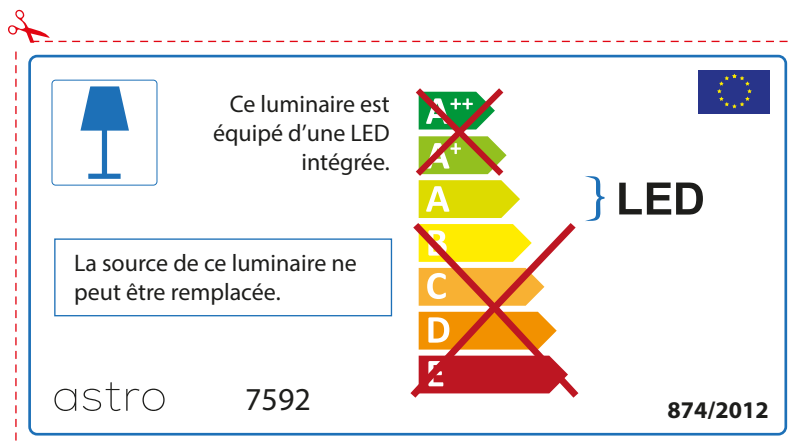

ENGLISH

Please check lamp dimensions for suitable fitting with your luminaire, as lamp sizes may vary between brands

astro 7592

 This luminaire contains built-in LED lamps.

~~A++~~
~~A+~~
A } LED
~~B~~
~~C~~
~~D~~
~~E~~

The LED lamps cannot be changed in the luminaire.

874/2012 

 This luminaire contains built-in LED lamps. 

The LED lamps cannot be changed in the luminaire.

~~A++~~
~~A+~~
A } LED
~~B~~
~~C~~
~~D~~
~~E~~

astro 7592 874/2012

FRENCH

Prenez soin de vérifier le dimensions des lampes (celles-ci varient selon les fournisseurs) afin de vous assurer qu'elles rentrent physiquement dans le luminaire

ITALIAN

Si prega di verificare le dimensioni della lampada per il montaggio adatto con il suo apparecchio di illuminazione, perché le dimensioni della lampada può variare tra le marche