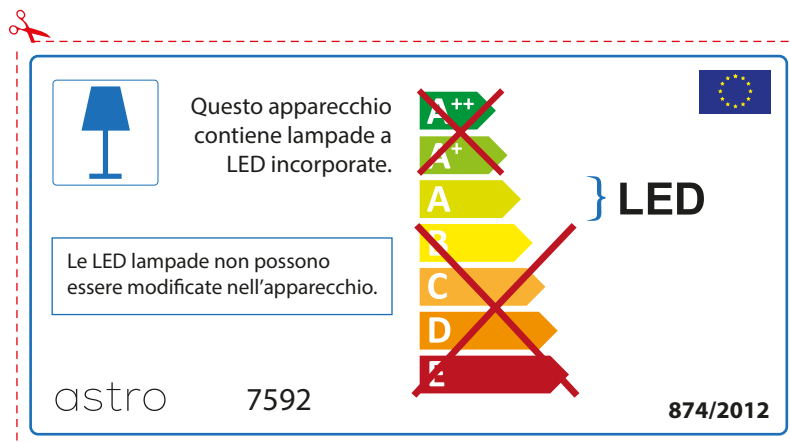

ENGLISH

Please check lamp dimensions for suitable fitting with your luminaire, as lamp sizes may vary between brands

astro 7592

 This luminaire contains built-in LED lamps.

~~A++~~
~~A+~~
A } LED
~~B~~
~~C~~
~~D~~
~~E~~

The LED lamps cannot be changed in the luminaire.

874/2012 

 This luminaire contains built-in LED lamps. 

The LED lamps cannot be changed in the luminaire.

~~A++~~
~~A+~~
A } LED
~~B~~
~~C~~
~~D~~
~~E~~

astro 7592 874/2012

FRENCH

Prenez soin de vérifier le dimensions des lampes (celles-ci varient selon les fournisseurs) afin de vous assurer qu'elles rentrent physiquement dans le luminaire

ITALIAN

Si prega di verificare le dimensioni della lampada per il montaggio adatto con il suo apparecchio di illuminazione, perché le dimensioni della lampada può variare tra le marche