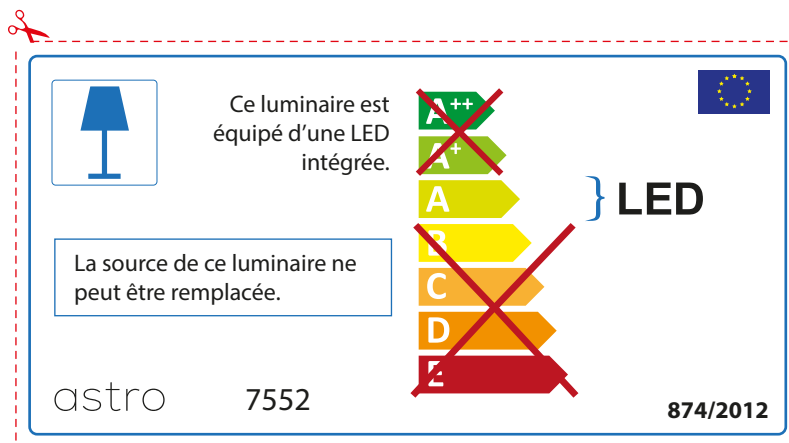

FRENCH

Prenez soin de vérifier le dimensions des lampes (celles-ci varient selon les fournisseurs) afin de vous assurer qu'elles rentrent physiquement dans le luminaire