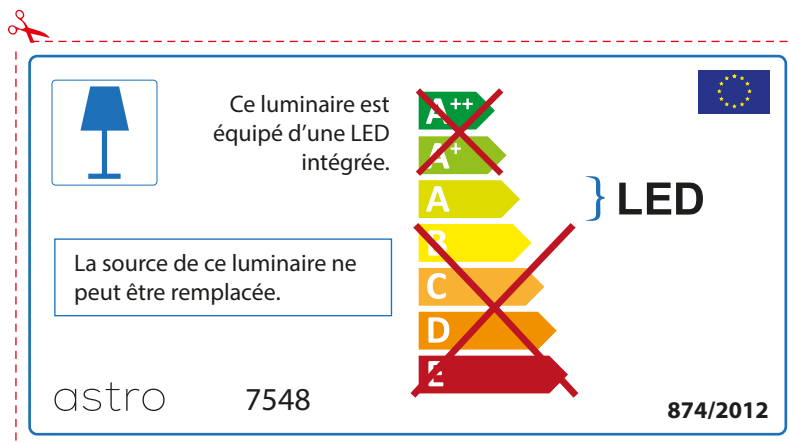

ENGLISH

Please check lamp dimensions for suitable fitting with your luminaire, as lamp sizes may vary between brands

astro 7548

 This luminaire contains built-in LED lamps.

~~A++~~
~~A+~~
A } LED
~~B~~
~~C~~
~~D~~
~~E~~

The LED lamps cannot be changed in the luminaire.

874/2012 

 This luminaire contains built-in LED lamps. 

The LED lamps cannot be changed in the luminaire.

~~A++~~
~~A+~~
A } LED
~~B~~
~~C~~
~~D~~
~~E~~

astro 7548 874/2012

FRENCH

Prenez soin de vérifier le dimensions des lampes (celles-ci varient selon les fournisseurs) afin de vous assurer qu'elles rentrent physiquement dans le luminaire

ITALIAN

Si prega di verificare le dimensioni della lampada per il montaggio adatto con il suo apparecchio di illuminazione, perché le dimensioni della lampada può variare tra le marche