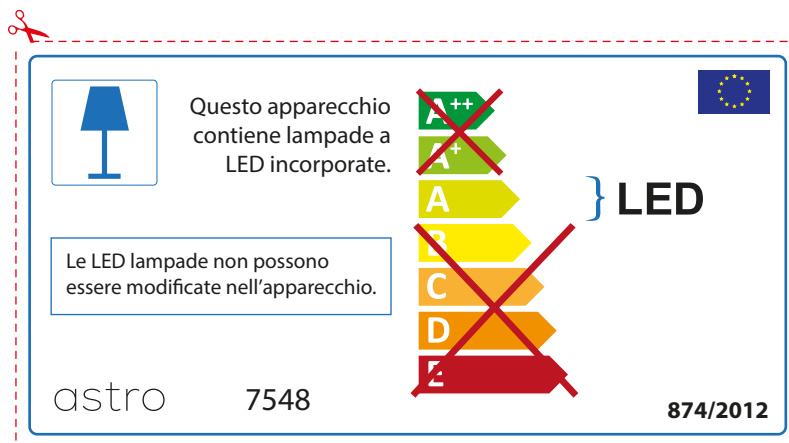

ENGLISH

Please check lamp dimensions for suitable fitting with your luminaire, as lamp sizes may vary between brands

astro 7548

 This luminaire contains built-in LED lamps.

~~A++~~
~~A+~~
A } LED
~~B~~
~~C~~
~~D~~
~~E~~

The LED lamps cannot be changed in the luminaire.

874/2012 

 This luminaire contains built-in LED lamps. 

The LED lamps cannot be changed in the luminaire.

~~A++~~
~~A+~~
A } LED
~~B~~
~~C~~
~~D~~
~~E~~

astro 7548 874/2012

FRENCH

Prenez soin de vérifier le dimensions des lampes (celles-ci varient selon les fournisseurs) afin de vous assurer qu'elles rentrent physiquement dans le luminaire

ITALIAN

Si prega di verificare le dimensioni della lampada per il montaggio adatto con il suo apparecchio di illuminazione, perché le dimensioni della lampada può variare tra le marche