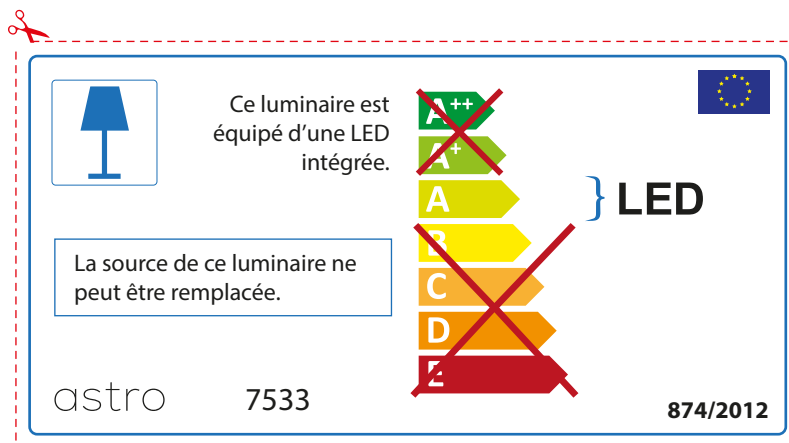

FRENCH

Prenez soin de vérifier le dimensions des lampes (celles-ci varient selon les fournisseurs) afin de vous assurer qu'elles rentrent physiquement dans le luminaire