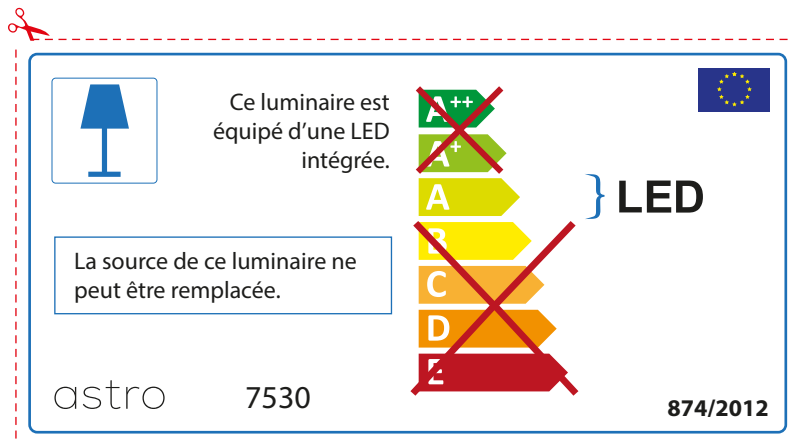

ENGLISH

Please check lamp dimensions for suitable fitting with your luminaire, as lamp sizes may vary between brands

astro 7530

 This luminaire contains built-in LED lamps.

~~A++~~
~~A+~~
A } LED
~~B~~
~~C~~
~~D~~
~~E~~

The LED lamps cannot be changed in the luminaire.

874/2012 

 This luminaire contains built-in LED lamps. 

The LED lamps cannot be changed in the luminaire.

~~A++~~
~~A+~~
A } LED
~~B~~
~~C~~
~~D~~
~~E~~

astro 7530 874/2012

FRENCH

Prenez soin de vérifier le dimensions des lampes (celles-ci varient selon les fournisseurs) afin de vous assurer qu'elles rentrent physiquement dans le luminaire

ITALIAN

Si prega di verificare le dimensioni della lampada per il montaggio adatto con il suo apparecchio di illuminazione, perché le dimensioni della lampada può variare tra le marche