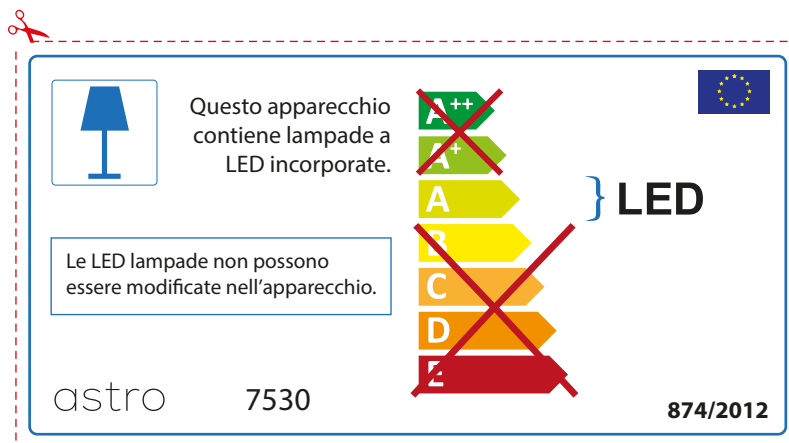

ENGLISH

Please check lamp dimensions for suitable fitting with your luminaire, as lamp sizes may vary between brands

astro 7530

 This luminaire contains built-in LED lamps.

~~A++~~
~~A+~~
A } LED
~~B~~
~~C~~
~~D~~
~~E~~

The LED lamps cannot be changed in the luminaire.

874/2012 

 This luminaire contains built-in LED lamps. 

The LED lamps cannot be changed in the luminaire.

~~A++~~
~~A+~~
A } LED
~~B~~
~~C~~
~~D~~
~~E~~

astro 7530 874/2012

FRENCH

Prenez soin de vérifier le dimensions des lampes (celles-ci varient selon les fournisseurs) afin de vous assurer qu'elles rentrent physiquement dans le luminaire

ITALIAN

Si prega di verificare le dimensioni della lampada per il montaggio adatto con il suo apparecchio di illuminazione, perché le dimensioni della lampada può variare tra le marche