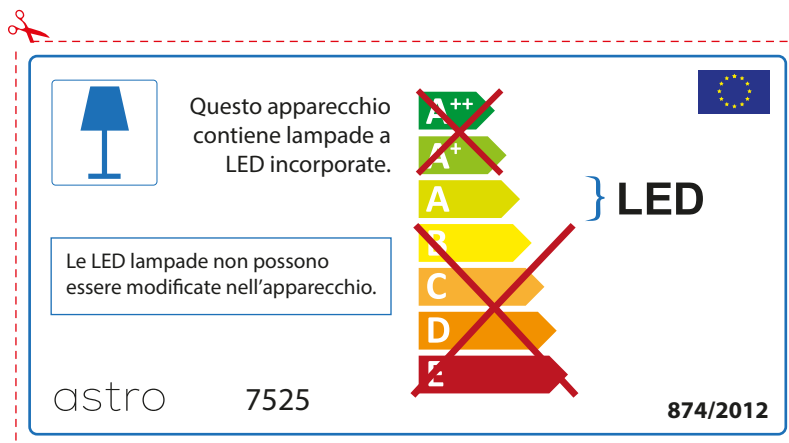

ENGLISH

Please check lamp dimensions for suitable fitting with your luminaire, as lamp sizes may vary between brands

astro 7525

 This luminaire contains built-in LED lamps.

~~A++~~
~~A+~~
A } LED
~~B~~
~~C~~
~~D~~
~~E~~

The LED lamps cannot be changed in the luminaire.

874/2012 

 This luminaire contains built-in LED lamps. 

The LED lamps cannot be changed in the luminaire.

~~A++~~
~~A+~~
A } LED
~~B~~
~~C~~
~~D~~
~~E~~

astro 7525 874/2012

FRENCH

Prenez soin de vérifier le dimensions des lampes (celles-ci varient selon les fournisseurs) afin de vous assurer qu'elles rentrent physiquement dans le luminaire

ITALIAN

Si prega di verificare le dimensioni della lampada per il montaggio adatto con il suo apparecchio di illuminazione, perché le dimensioni della lampada può variare tra le marche