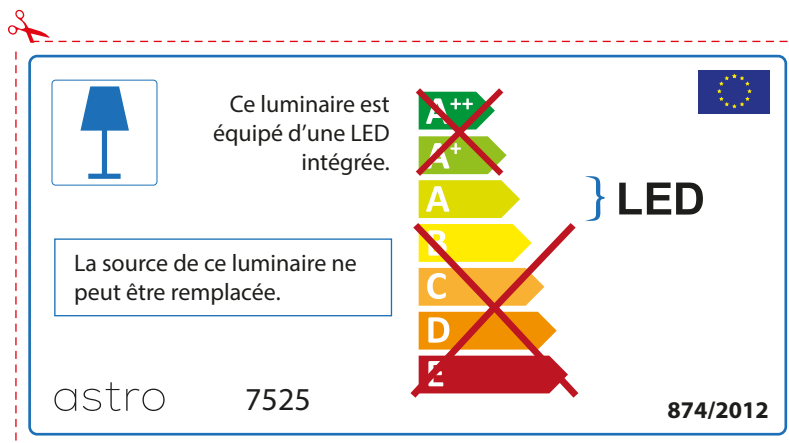

ENGLISH

Please check lamp dimensions for suitable fitting with your luminaire, as lamp sizes may vary between brands

astro 7525

 This luminaire contains built-in LED lamps.

~~A++~~
~~A+~~
A } LED
~~B~~
~~C~~
~~D~~
~~E~~

The LED lamps cannot be changed in the luminaire.

874/2012 

 This luminaire contains built-in LED lamps. 

The LED lamps cannot be changed in the luminaire.

~~A++~~
~~A+~~
A } LED
~~B~~
~~C~~
~~D~~
~~E~~

astro 7525 874/2012

FRENCH

Prenez soin de vérifier le dimensions des lampes (celles-ci varient selon les fournisseurs) afin de vous assurer qu'elles rentrent physiquement dans le luminaire

ITALIAN

Si prega di verificare le dimensioni della lampada per il montaggio adatto con il suo apparecchio di illuminazione, perché le dimensioni della lampada può variare tra le marche