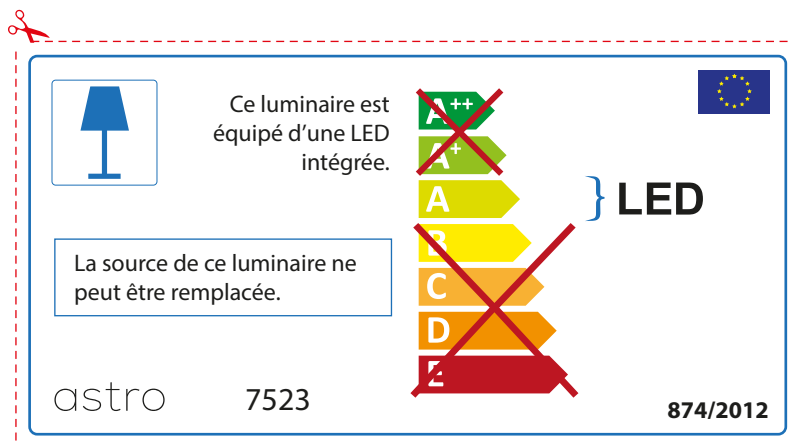

ENGLISH

Please check lamp dimensions for suitable fitting with your luminaire, as lamp sizes may vary between brands

astro 7523

 This luminaire contains built-in LED lamps.

~~A++~~
~~A+~~
A } LED
~~B~~
~~C~~
~~D~~
~~E~~

The LED lamps cannot be changed in the luminaire.

874/2012 

 This luminaire contains built-in LED lamps. 

The LED lamps cannot be changed in the luminaire.

~~A++~~
~~A+~~
A } LED
~~B~~
~~C~~
~~D~~
~~E~~

astro 7523 874/2012

FRENCH

Prenez soin de vérifier le dimensions des lampes (celles-ci varient selon les fournisseurs) afin de vous assurer qu'elles rentrent physiquement dans le luminaire

ITALIAN

Si prega di verificare le dimensioni della lampada per il montaggio adatto con il suo apparecchio di illuminazione, perché le dimensioni della lampada può variare tra le marche