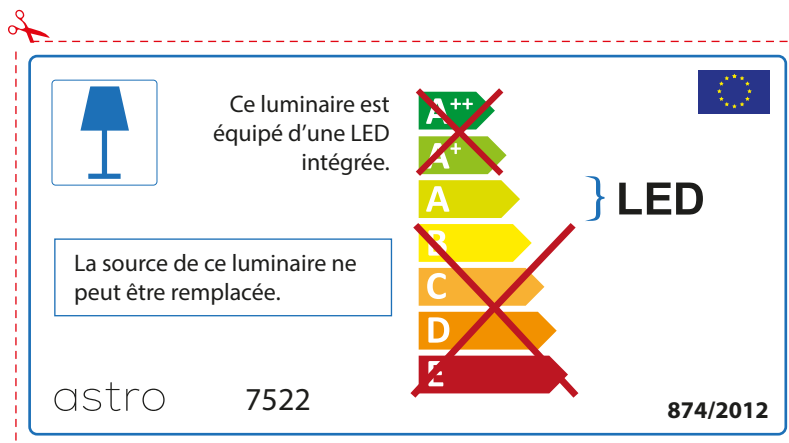

ENGLISH

Please check lamp dimensions for suitable fitting with your luminaire, as lamp sizes may vary between brands

astro 7522

 This luminaire contains built-in LED lamps.

~~A++~~
~~A+~~
A } LED
~~B~~
~~C~~
~~D~~
~~E~~

The LED lamps cannot be changed in the luminaire.

874/2012 

 This luminaire contains built-in LED lamps. 

The LED lamps cannot be changed in the luminaire.

~~A++~~
~~A+~~
A } LED
~~B~~
~~C~~
~~D~~
~~E~~

astro 7522 874/2012

FRENCH

Prenez soin de vérifier le dimensions des lampes (celles-ci varient selon les fournisseurs) afin de vous assurer qu'elles rentrent physiquement dans le luminaire

ITALIAN

Si prega di verificare le dimensioni della lampada per il montaggio adatto con il suo apparecchio di illuminazione, perché le dimensioni della lampada può variare tra le marche