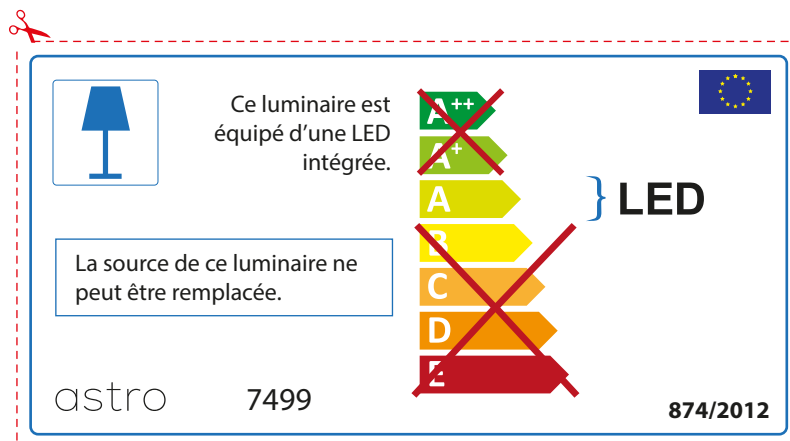

ENGLISH

Please check lamp dimensions for suitable fitting with your luminaire, as lamp sizes may vary between brands

astro 7499

 This luminaire contains built-in LED lamps.

~~A++~~
~~A+~~
A } LED
~~B~~
~~C~~
~~D~~
~~E~~

The LED lamps cannot be changed in the luminaire.

874/2012 

 This luminaire contains built-in LED lamps. 

The LED lamps cannot be changed in the luminaire.

~~A++~~
~~A+~~
A } LED
~~B~~
~~C~~
~~D~~
~~E~~

astro 7499 874/2012

FRENCH

Prenez soin de vérifier le dimensions des lampes (celles-ci varient selon les fournisseurs) afin de vous assurer qu'elles rentrent physiquement dans le luminaire

ITALIAN

Si prega di verificare le dimensioni della lampada per il montaggio adatto con il suo apparecchio di illuminazione, perché le dimensioni della lampada può variare tra le marche