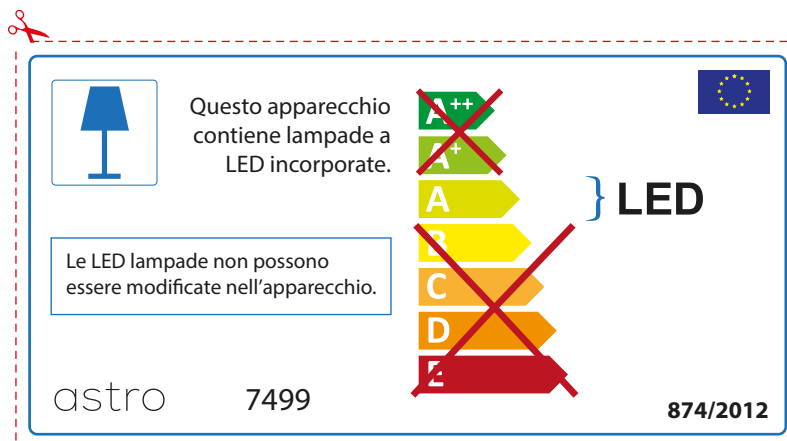

ENGLISH

Please check lamp dimensions for suitable fitting with your luminaire, as lamp sizes may vary between brands

astro 7499

 This luminaire contains built-in LED lamps.

~~A++~~
~~A+~~
A } LED
~~B~~
~~C~~
~~D~~
~~E~~

The LED lamps cannot be changed in the luminaire.

874/2012 

 This luminaire contains built-in LED lamps. 

The LED lamps cannot be changed in the luminaire.

~~A++~~
~~A+~~
A } LED
~~B~~
~~C~~
~~D~~
~~E~~

astro 7499 874/2012

FRENCH

Prenez soin de vérifier le dimensions des lampes (celles-ci varient selon les fournisseurs) afin de vous assurer qu'elles rentrent physiquement dans le luminaire

ITALIAN

Si prega di verificare le dimensioni della lampada per il montaggio adatto con il suo apparecchio di illuminazione, perché le dimensioni della lampada può variare tra le marche