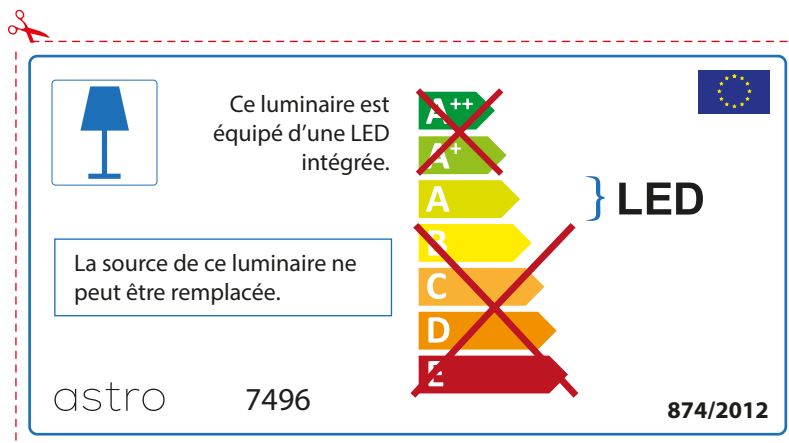

ENGLISH

Please check lamp dimensions for suitable fitting with your luminaire, as lamp sizes may vary between brands

astro 7496

 This luminaire contains built-in LED lamps.

~~A++~~
~~A+~~
A } LED
~~B~~
~~C~~
~~D~~
~~E~~

The LED lamps cannot be changed in the luminaire.

874/2012 

 This luminaire contains built-in LED lamps. 

The LED lamps cannot be changed in the luminaire.

~~A++~~
~~A+~~
A } LED
~~B~~
~~C~~
~~D~~
~~E~~

astro 7496 874/2012

FRENCH

Prenez soin de vérifier le dimensions des lampes (celles-ci varient selon les fournisseurs) afin de vous assurer qu'elles rentrent physiquement dans le luminaire

ITALIAN

Si prega di verificare le dimensioni della lampada per il montaggio adatto con il suo apparecchio di illuminazione, perché le dimensioni della lampada può variare tra le marche