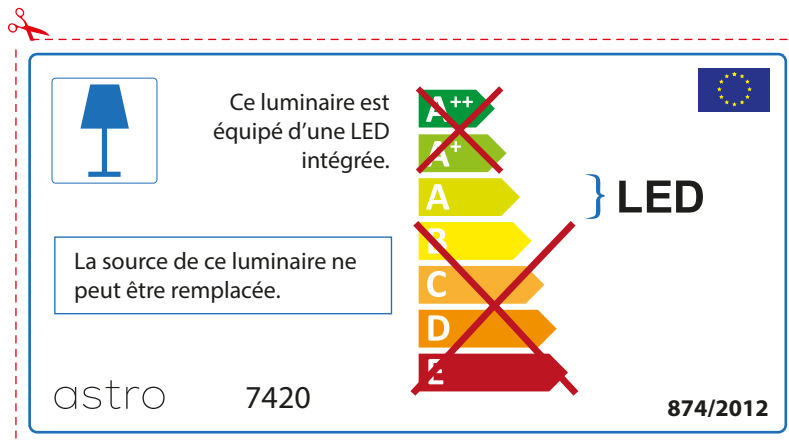

ENGLISH

Please check lamp dimensions for suitable fitting with your luminaire, as lamp sizes may vary between brands

astro 7420

 This luminaire contains built-in LED lamps.

~~A++~~
~~A+~~
A } LED
~~B~~
~~C~~
~~D~~
~~E~~

The LED lamps cannot be changed in the luminaire.

874/2012 

 This luminaire contains built-in LED lamps. 

The LED lamps cannot be changed in the luminaire.

~~A++~~
~~A+~~
A } LED
~~B~~
~~C~~
~~D~~
~~E~~

astro 7420 874/2012

FRENCH

Prenez soin de vérifier le dimensions des lampes (celles-ci varient selon les fournisseurs) afin de vous assurer qu'elles rentrent physiquement dans le luminaire

ITALIAN

Si prega di verificare le dimensioni della lampada per il montaggio adatto con il suo apparecchio di illuminazione, perché le dimensioni della lampada può variare tra le marche