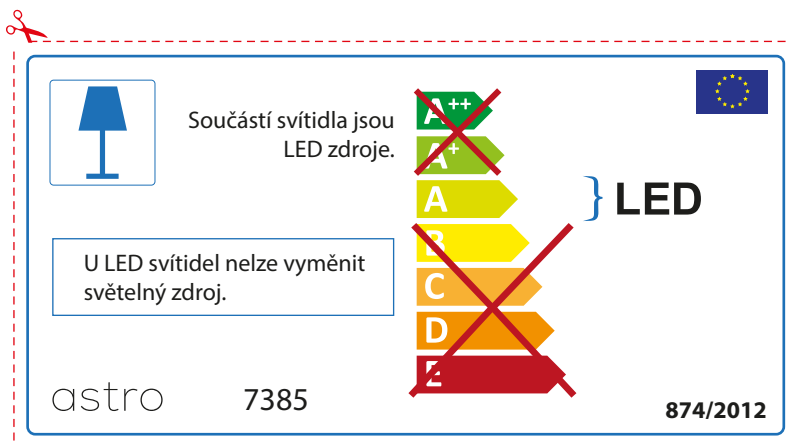

CZECH

Zkontrolujte prosím rozměr světelného zdroje pro svítidlo, protože se liší u různých značek