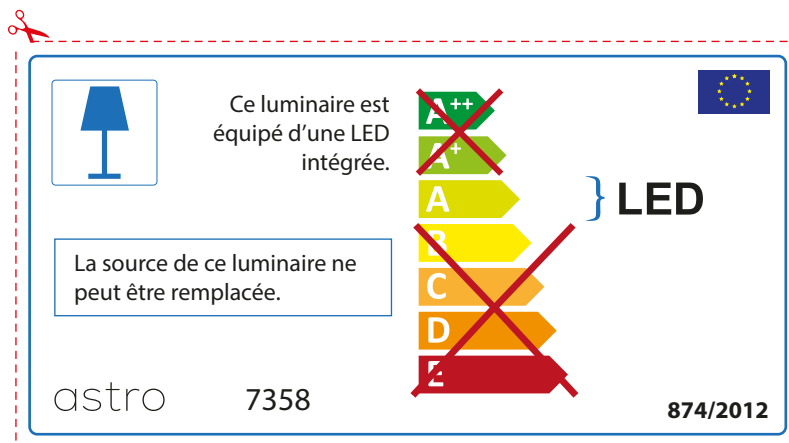

ENGLISH

Please check lamp dimensions for suitable fitting with your luminaire, as lamp sizes may vary between brands

astro 7358

 This luminaire contains built-in LED lamps.

~~A++~~
~~A+~~
A } LED
~~B~~
~~C~~
~~D~~
~~E~~

The LED lamps cannot be changed in the luminaire.

874/2012 

 This luminaire contains built-in LED lamps. 

The LED lamps cannot be changed in the luminaire.

~~A++~~
~~A+~~
A } LED
~~B~~
~~C~~
~~D~~
~~E~~

astro 7358 874/2012

FRENCH

Prenez soin de vérifier le dimensions des lampes (celles-ci varient selon les fournisseurs) afin de vous assurer qu'elles rentrent physiquement dans le luminaire

ITALIAN

Si prega di verificare le dimensioni della lampada per il montaggio adatto con il suo apparecchio di illuminazione, perché le dimensioni della lampada può variare tra le marche