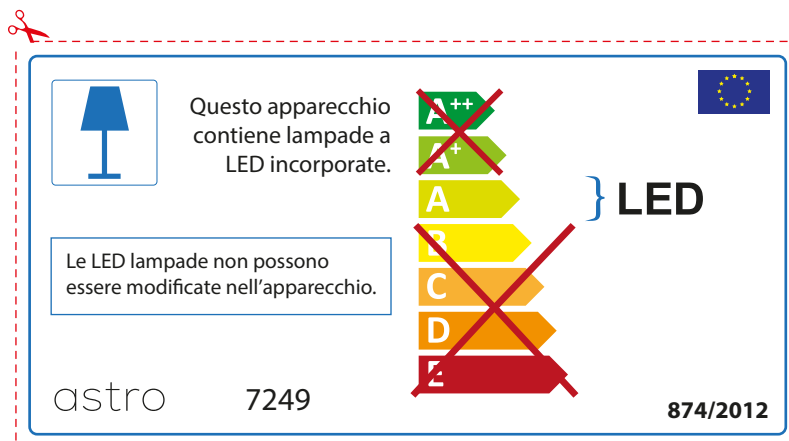

ENGLISH

Please check lamp dimensions for suitable fitting with your luminaire, as lamp sizes may vary between brands

astro 7249

 This luminaire contains built-in LED lamps.

~~A++~~
~~A+~~
A } LED
~~B~~
~~C~~
~~D~~
~~E~~

The LED lamps cannot be changed in the luminaire.

874/2012 

 This luminaire contains built-in LED lamps. 

The LED lamps cannot be changed in the luminaire.

~~A++~~
~~A+~~
A } LED
~~B~~
~~C~~
~~D~~
~~E~~

astro 7249 874/2012

FRENCH

Prenez soin de vérifier le dimensions des lampes (celles-ci varient selon les fournisseurs) afin de vous assurer qu'elles rentrent physiquement dans le luminaire

ITALIAN

Si prega di verificare le dimensioni della lampada per il montaggio adatto con il suo apparecchio di illuminazione, perché le dimensioni della lampada può variare tra le marche